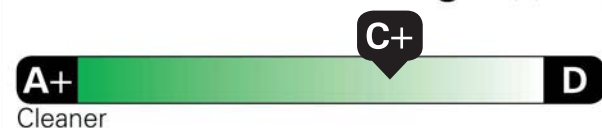

Environmental Performance

These ratings are not directly comparable to the U.S. EPA/DOT light-duty vehicle label ratings. For information on how to compare, please see www.arb.ca.gov/ep_label.

Protect the environment. Choose vehicles with **higher ratings**:

Greenhouse Gas Rating (tailpipe only)