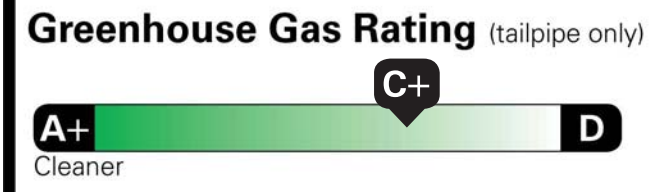

Vehicle emissions are a primary contributor to climate change and smog. Ratings are determined by the California Air Resources Board based on this vehicle's measured emissions.

GOVERNMENT 5-STAR SAFETY RATINGS

This vehicle has not been rated by the government for overall vehicle score, frontal crash, side crash or rollover risk.

Source: National Highway Traffic Safety Administration (NHTSA)
www.safercar.gov or 1-888-327-4236

Equipped with the safety and security of OnStar®

Visit onstar.com for details.

onstar.com/privacy

This label has been applied pursuant to Federal law - Do not remove prior to delivery to the ultimate purchaser. *Includes Manufacturer's Recommended Pre-Delivery Service. Does not include dealer installed options and accessories not listed above, local taxes or license fees.

© 2009 General Motors LLC
GMLBL_PROD_0043 - 10/23/2023

ORDER NO FGJK31 SALES CODE C
SALES MODEL CODE CG23405
DEALER NO 59101
FINAL ASSEMBLY:
WENTZVILLE, MO U.S.A.

VIN 1GCWGA75S1250492 REISSUE

DEALER TO WHOM DELIVERED
KNAPHEIDE MFG - ORLANDO
PO BOX 7140
QUINCY, IL 62305-7140