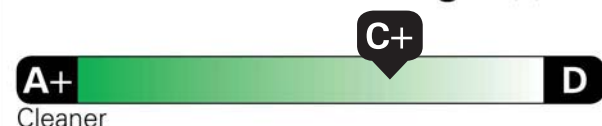

Environmental Performance

These ratings are not directly comparable to the U.S. EPA/DOT light-duty vehicle label ratings. For information on how to compare, please see www.arb.ca.gov/ep_label.

Protect the environment. Choose vehicles with **higher ratings**:

Greenhouse Gas Rating (tailpipe only)