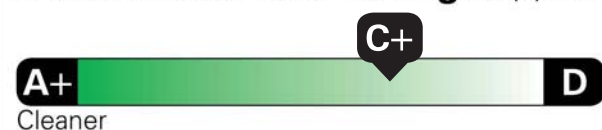

Environmental Performance

These ratings are not directly comparable to the U.S. EPA/DOT light-duty vehicle label ratings. For information on how to compare, please see www.arb.ca.gov/ep_label.

Protect the environment. Choose vehicles with **higher ratings**:

Greenhouse Gas Rating (tailpipe only)