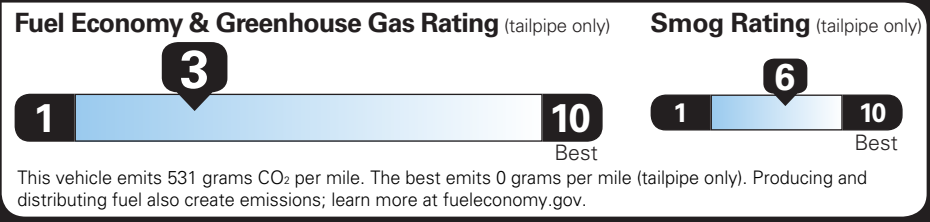

EPA DOT Fuel Economy and Environment

Gasoline Vehicle

SILVERADO 4WD

Fuel Economy

17 MPG combined city/hwy

15 MPG city

19 MPG highway

5.9 gallons per 100 miles

Standard pickup trucks range from 12 to 87 MPG. The best vehicle rates 146 MPGe.

You spend $6,000 more in fuel costs over 5 years compared to the average new vehicle.

G B W

Annual fuel cost $2,900