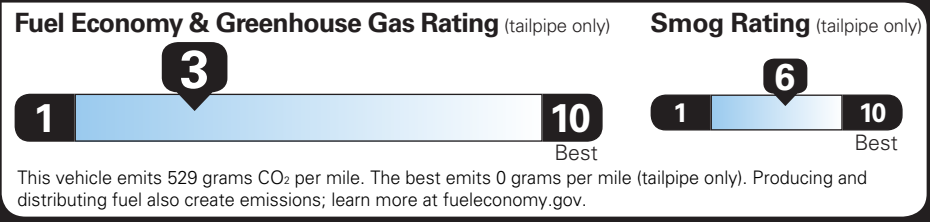

You spend $6,500 more in fuel costs over 5 years compared to the average new vehicle.

Annual fuel cost $2,600