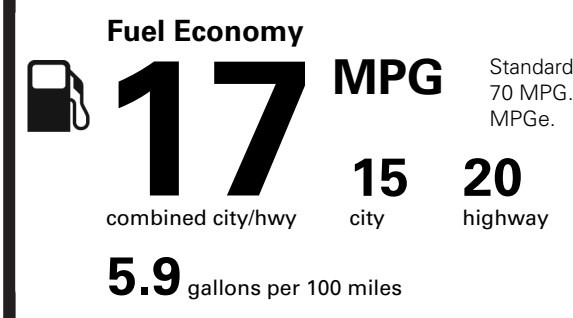

EPA DOT Fuel Economy and Environment

Gasoline Vehicle

You spend \$6,500 more in fuel costs over 5 years compared to the average new vehicle.

Annual fuel cost \$2,600

Actual results will vary for many reasons, including driving conditions and how you drive and maintain your vehicle. The average new vehicle gets 27 MPG and costs \$6,500 to fuel over 5 years. Cost estimates are based on 15,000 miles per year at \$2.95 per gallon. MPGe is miles per gasoline gallon equivalent. Vehicle emissions are a significant cause of climate change and smog.