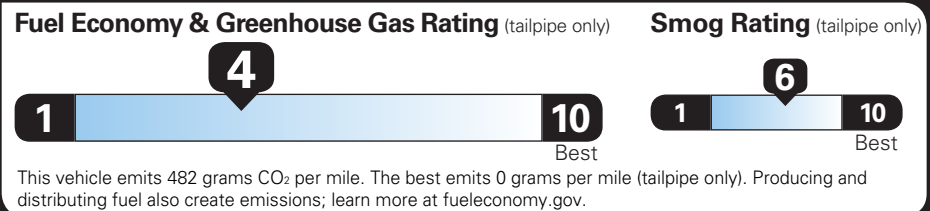

Actual results will vary for many reasons, including driving conditions and how you drive and maintain your vehicle. The average new vehicle gets 28 MPG and costs $9,500 to fuel over 5 years. Cost estimates are based on 15,000 miles per year at $3.50 per gallon. MPGe is miles per gasoline gallon equivalent. Vehicle emissions are a significant cause of climate change and smog.

fuelconomy.gov
Calculate personalized estimates and compare vehicles

GOVERNMENT 5-STAR SAFETY RATINGS

This vehicle has not been rated by the government for overall vehicle score, frontal crash, side crash or rollover risk.

Source: National Highway Traffic Safety Administration (NHTSA)
www.safercar.gov or 1-888-327-4236

PARTS CONTENT INFORMATION

FOR VEHICLES IN THIS CARLINE:
U.S./CANADIAN PARTS CONTENT: 37%
MAJOR SOURCES OF FOREIGN PARTS CONTENT: MEXICO 37%

NOTE: PARTS CONTENT DOES NOT INCLUDE FINAL ASSEMBLY, DISTRIBUTION, OR OTHER NON-PARTS COSTS.

FOR THIS VEHICLE:
FINAL ASSEMBLY POINT: ROANOKE, IN U.S.A.
COUNTRY OF ORIGIN: ENGINE: MEXICO
TRANSMISSION: UNITED STATES

This label has been applied pursuant to Federal law - Do not remove prior to delivery to the ultimate purchaser. *Includes Manufacturer's Recommended Pre-Delivery Service. Does not include dealer installed options and accessories not listed above, local taxes or license fees.

© 2009 General Motors LLC
GMLBL_PROD_0043 - 10/23/2023

Equipped with the safety and security of OnStar®

Visit onstar.com for details.

onstar.com/privacy

ORDER NO DQXJ0 SALES CODE E
SALES MODEL CODE CK10753
DEALER NO 13084
FINAL ASSEMBLY: ROANOKE, IN U.S.A.

VIN 1GCRKKEK4SZ122110 REISSUE

DEALER TO WHOM DELIVERED
SARCHIONE CHEVROLET
10851 NORTH ST
GARRETTSVILLE, OH 44231-1017