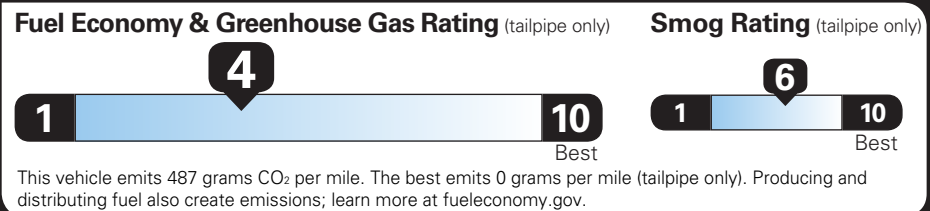

EPA DOT Fuel Economy and Environment

Gasoline Vehicle

Fuel Economy COLORADO 4WD

19 MPG combined city/hwy
17 MPG city
21 MPG highway

5.3 gallons per 100 miles

You spend **$4,250** more in fuel costs over 5 years compared to the average new vehicle.

Annual fuel cost $2,750