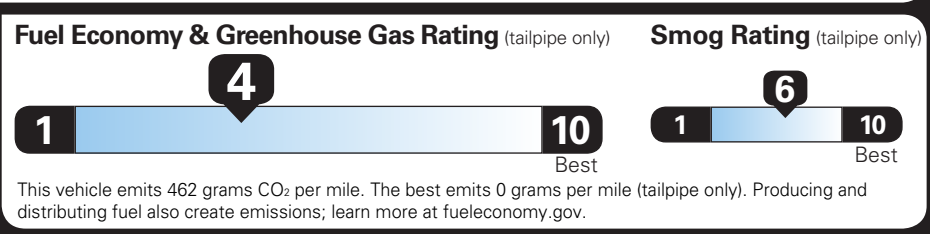

INTERIOR

- JET BLACK CLOTH SEATS
- DRIVER 6-WAY MANUAL SEAT ADJUSTER
- FRONT PASSENGER 4-WAY MANUAL SEAT ADJUST
- POWER WINDOW WITH FRONT PASS EXPRESS DOWN
- CENTER CONSOLE 12-VOLT POWER OUTLET
- SEAT, REAR 60/40 SPLIT-FOLD W/ BENCH STORAGE

EXTERIOR

- REAR BUMPER CORNERSTEP
- HALOGEN HEADLAMPS
- REMOTE LOCKING TAILGATE
- WHEEL FLARES

SAFETY & SECURITY

- CHEVY SAFETY ASSIST:
  - *INTELLIBEAM
  - *FOLLOWING DISTANCE INDICATOR
  - *FORWARD COLLISION ALERT

OPTIONS & PRICING

- *LANE KEEP ASSIST WITH LANE DEPARTURE WARNING
- *AUTOMATIC EMERGENCY BRAKING
- *FRONT PEDESTRIAN AND BICYCLIST BRAKING
- REAR SEAT REMINDER

MANUFACTURER'S SUGGESTED RETAIL PRICE

STANDARD VEHICLE PRICE $40,500.00

OPTIONS & PRICING

OPTIONS INSTALLED BY THE MANUFACTURER (MAY REPLACE STANDARD EQUIPMENT SHOWN)

ALL-WEATHER FLOOR LINER (DEALER INSTALLED) 265.00

TOTAL OPTIONS $265.00

TOTAL VEHICLE & OPTIONS $40,765.00

DESTINATION CHARGE 2,095.00

TOTAL VEHICLE PRICE* $42,860.00

EPA DOT Fuel Economy and Environment

Gasoline Vehicle

Fuel Economy COLORADO 4WD

19 MPG combined city/hwy

17 MPG city

22 MPG highway

5.3 gallons per 100 miles

You spend **$4,500** more in fuel costs over 5 years compared to the average new vehicle.

Annual fuel cost $2,600

Actual results will vary for many reasons, including driving conditions and how you drive and maintain your vehicle. The average new vehicle gets 29 MPG and costs $8,500 to fuel over 5 years. Cost estimates are based on 15,000 miles per year at $3.30 per gallon. MPG is miles per gasoline gallon equivalent. Vehicle emissions are a significant cause of climate change and smog.

fuelconomy.gov
Calculate personalized estimates and compare vehicles

GOVERNMENT 5-STAR SAFETY RATINGS

Overall Vehicle Score ★★★★★
Based on the combined ratings of frontal, side and rollover. Should ONLY be compared to other vehicles of similar size and weight.

Frontal Crash ★★★★★
Based on the risk of injury in a frontal impact. Should ONLY be compared to other vehicles of similar size and weight.

Side Crash ★★★★★
Based on the risk of injury in a side impact.

Rollover ★★★★★
Based on the risk of rollover in a single-vehicle crash.

Star ratings range from 1 to 5 stars (★★★★★) with 5 being the highest. Source: National Highway Traffic Safety Administration (NHTSA) www.safercar.gov or 1-888-327-4236

PARTS CONTENT INFORMATION

FOR VEHICLES IN THIS CARLINE:
U.S./CANADIAN PARTS CONTENT: 44%
MAJOR SOURCES OF FOREIGN PARTS CONTENT: MEXICO 28%

NOTE: PARTS CONTENT DOES NOT INCLUDE FINAL ASSEMBLY, DISTRIBUTION, OR OTHER NON-PARTS COSTS.

FOR THIS VEHICLE:
FINAL ASSEMBLY POINT: WENTZVILLE, MO U.S.A.
COUNTRY OF ORIGIN: ENGINE: UNITED STATES
TRANSMISSION: UNITED STATES

This label has been applied pursuant to Federal law - Do not remove prior to delivery to the ultimate purchaser. *Includes Manufacturer's Recommended Pre-Delivery Service. Does not include dealer installed options and accessories not listed above, local taxes or license fees.

© 2009 General Motors LLC
GMLBL_PROD_0044 - 11/01/2025

ORDER NO GBJGSC SALES CODE E
SALES MODEL CODE 14E43
DEALER NO 05393
FINAL ASSEMBLY: WENTZVILLE, MO U.S.A.

VIN 1GCPTEEK2T1270603 REISSUE
DEALER TO WHOM DELIVERED
H & H CHEVROLET LLC
10801 S 150TH STREET
PAPILLION, NE 68138-6556

OnStar Better drives start with OnStar®
Activate today
Learn more at onstar.com, or scan the QR code
onstar.com/privacy