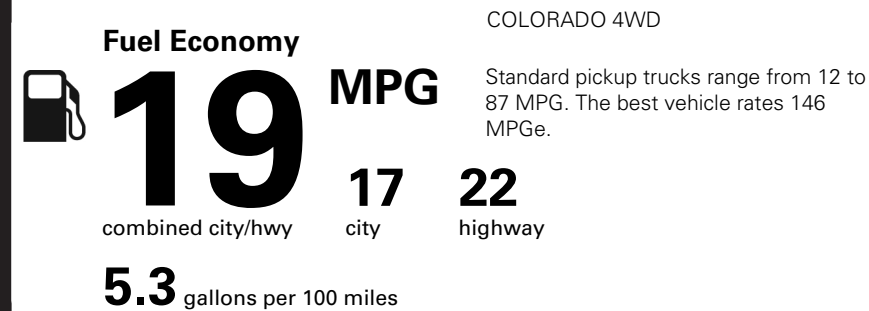

TOTAL OPTIONS	\$3,220.00
TOTAL VEHICLE & OPTIONS	\$47,620.00
DESTINATION CHARGE	2,095.00

TOTAL VEHICLE PRICE* \$49,715.00

EPA DOT Fuel Economy and Environment

Gasoline Vehicle

You spend \$4,500 more in fuel costs over 5 years compared to the average new vehicle.