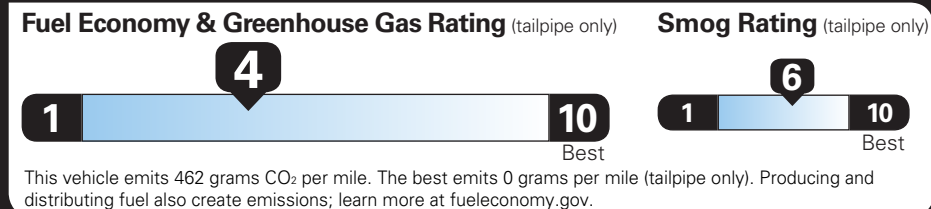

Actual results will vary for many reasons, including driving conditions and how you drive and maintain your vehicle. The average new vehicle gets 29 MPG and costs $8,500 to fuel over 5 years. Cost estimates are based on 15,000 miles per year at $3.30 per gallon. MPGe is miles per gasoline gallon equivalent. Vehicle emissions are a significant cause of climate change and smog.

fuel economy.gov

Calculate personalized estimates and compare vehicles

GOVERNMENT 5-STAR SAFETY RATINGS

This vehicle has not been rated by the government for overall vehicle score, frontal crash, side crash or rollover risk.

Source: National Highway Traffic Safety Administration (NHTSA)
www.safercar.gov or 1-888-327-4236

Equipped with the safety and security of OnStar®

Visit onstar.com for details.

onstar.com/privacy

PARTS CONTENT INFORMATION

FOR VEHICLES IN THIS CARLINE:
U.S./CANADIAN PARTS CONTENT: 44%
MAJOR SOURCES OF FOREIGN PARTS CONTENT: MEXICO 28%

NOTE: PARTS CONTENT DOES NOT INCLUDE FINAL ASSEMBLY, DISTRIBUTION, OR OTHER NON-PARTS COSTS.

FOR THIS VEHICLE:
FINAL ASSEMBLY POINT:
WENTZVILLE, MO U.S.A.
COUNTRY OF ORIGIN:
ENGINE: UNITED STATES
TRANSMISSION: UNITED STATES

This label has been applied pursuant to Federal law - Do not remove prior to delivery to the ultimate purchaser. *Includes Manufacturer's Recommended Pre-Delivery Service. Does not include dealer installed options and accessories not listed above, local taxes or license fees.

© 2009 General Motors LLC
GMLBL_PROD_0043 - 10/23/2023

ORDER NO FJQQM0 SALES CODE E
SALES MODEL CODE 14G43
DEALER NO 02260
FINAL ASSEMBLY:
WENTZVILLE, MO U.S.A.

VIN 1GCPTEKXT1116408 REISSUE

DEALER TO WHOM DELIVERED
W.S. HEALEY CHEVROLET, INC.
5216 ROUTE 17M
NEW HAMPTON, NY 10958-0000