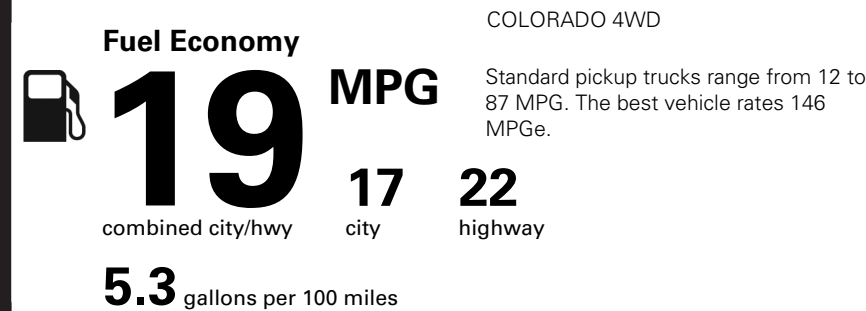

MANUFACTURER'S SUGGESTED RETAIL PRICE

STANDARD VEHICLE PRICE \$44,400.00

OPTIONS & PRICING

OPTIONS INSTALLED BY THE MANUFACTURER (MAY REPLACE STANDARD EQUIPMENT SHOWN)

TOTAL OPTIONS	\$0.00
TOTAL VEHICLE & OPTIONS	\$44,400.00
DESTINATION CHARGE	2,095.00

TOTAL VEHICLE PRICE* \$46,495.00

EPA DOT Fuel Economy and Environment

Gasoline Vehicle

You spend **\$4,500** more in fuel costs over 5 years compared to the average new vehicle.

Annual fuel cost **\$2,600**