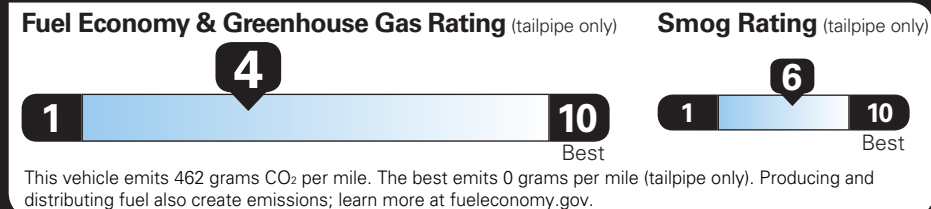

TOTAL VEHICLE PRICE* \$46,495.00

EPA DOT Fuel Economy and Environment

Gasoline Vehicle

You spend **\$4,500** more in fuel costs over 5 years compared to the average new vehicle.

Annual fuel cost **\$2,600**