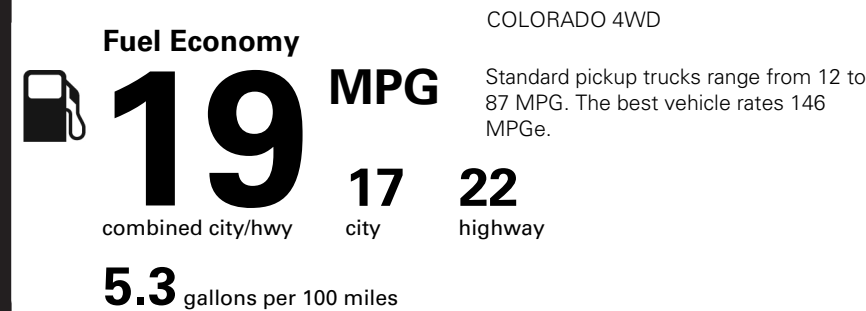

TOTAL OPTIONS	\$2,420.00
TOTAL VEHICLE & OPTIONS	\$46,820.00
DESTINATION CHARGE	2,095.00

TOTAL VEHICLE PRICE* \$48,915.00

EPA DOT Fuel Economy and Environment

Gasoline Vehicle

You spend **\$4,500** more in fuel costs over 5 years compared to the average new vehicle.