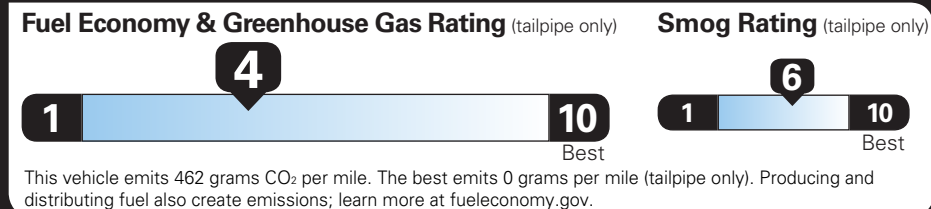

Actual results will vary for many reasons, including driving conditions and how you drive and maintain your vehicle. The average new vehicle gets 29 MPG and costs $8,500 to fuel over 5 years. Cost estimates are based on 15,000 miles per year at $3.30 per gallon. MPGe is miles per gasoline gallon equivalent. Vehicle emissions are a significant cause of climate change and smog.

fuel economy.gov
Calculate personalized estimates and compare vehicles

GOVERNMENT 5-STAR SAFETY RATINGS

This vehicle has not been rated by the government for overall vehicle score, frontal crash, side crash or rollover risk.

Source: National Highway Traffic Safety Administration (NHTSA)
www.safercar.gov or 1-888-327-4236

Equipped with the safety and security of OnStar®

Visit onstar.com for details.
onstar.com/privacy

PARTS CONTENT INFORMATION

FOR VEHICLES IN THIS CARLINE:
U.S./CANADIAN PARTS CONTENT: 44%
MAJOR SOURCES OF FOREIGN PARTS CONTENT: MEXICO 28%

NOTE: PARTS CONTENT DOES NOT INCLUDE FINAL ASSEMBLY, DISTRIBUTION, OR OTHER NON-PARTS COSTS.

FOR THIS VEHICLE:
**FINAL ASSEMBLY POINT:
WENTZVILLE, MO U.S.A.**
**COUNTRY OF ORIGIN:
ENGINE: UNITED STATES
TRANSMISSION: UNITED STATES**

This label has been applied pursuant to Federal law - Do not remove prior to delivery to the ultimate purchaser. *Includes Manufacturer's Recommended Pre-Delivery Service. Does not include dealer installed options and accessories not listed above, local taxes or license fees.

© 2009 General Motors LLC
GMLBL_PROD_0043 - 10/23/2023

ORDER NO FKWX9Q SALES CODE E
SALES MODEL CODE 14G43
DEALER NO 13511
FINAL ASSEMBLY:
WENTZVILLE, MO U.S.A.

VIN 1GCPTEK5T1118647 REISSUE

DEALER TO WHOM DELIVERED
JOHN ELWAY CHEVROLET
5200 S BROADWAY
ENGLEWOOD, CO 80113-6708