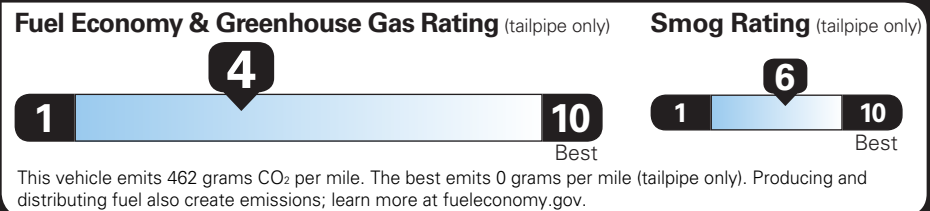

1. SEAT, REAR 60/40 SPLIT-FOLD W/ BENCH STORAGE
2. **EXTERIOR**
3. REAR BUMPER CORNERSTEP
   - HALOGEN HEADLAMPS
4. **SAFETY & SECURITY**
5. CHEVY SAFETY ASSIST:
     - *INTELLIBEAM
     - *FOLLOWING DISTANCE INDICATOR
     - *FORWARD COLLISION ALERT
     - *LANE KEEP ASSIST WITH LANE DEPARTURE WARNING
     - *AUTOMATIC EMERGENCY BRAKING
     - *FRONT PEDESTRIAN AND BICYCLIST BRAKING
   - REAR SEAT REMINDER

MANUFACTURER'S SUGGESTED RETAIL PRICE
STANDARD VEHICLE PRICE $35,700.00

OPTIONS & PRICING

OPTIONS INSTALLED BY THE MANUFACTURER (MAY REPLACE STANDARD EQUIPMENT SHOWN)

WT CUSTOM PACKAGE	1,145.00
• BLACK NAMEPLATE BADGE (DEALER INSTALLED)	
• TIRES, ALL-SEASON, BLACKWALL	
• WHEELS, 18" DARK ARGENT METALLIC CAST ALUMINUM	
WT CONVENIENCE PACKAGE II:	545.00
• EZ LIFT AND LOWER TAILGATE	
• TAILGATE KEYS CYLINDER LOCK	
• STOWFLEX TRAILGATE, STORAGE	
• 8-WAY DRIVER POWER SEAT ADJUSTER	
• POWER LUMBAR, DRIVER SEAT	
TOTAL OPTIONS	$1,690.00
TOTAL VEHICLE & OPTIONS	$37,390.00
DESTINATION CHARGE	2,095.00
TOTAL VEHICLE PRICE*	$39,485.00

EPA DOT Fuel Economy and Environment

Gasoline Vehicle

Colorado 4WD

Fuel Economy

19 MPG combined city/hwy

17 MPG city

22 MPG highway

5.3 gallons per 100 miles

You spend $4,500 more in fuel costs over 5 years compared to the average new vehicle.

Annual fuel cost $2,600

Actual results will vary for many reasons, including driving conditions and how you drive and maintain your vehicle. The average new vehicle gets 29 MPG and costs $8,500 to fuel over 5 years. Cost estimates are based on 15,000 miles per year at $3.30 per gallon. MPGe is miles per gasoline gallon equivalent. Vehicle emissions are a significant cause of climate change and smog.

fuel economy.gov
Calculate personalized estimates and compare vehicles

GOVERNMENT 5-STAR SAFETY RATINGS

Overall Vehicle Score ★★★★★
Based on the combined ratings of frontal, side and rollover. Should ONLY be compared to other vehicles of similar size and weight.

Frontal Crash	Driver Passenger	★★★★★
Based on the risk of injury in a frontal impact. Should ONLY be compared to other vehicles of similar size and weight.		
Side Crash	Front seat Rear seat	★★★★★
Based on the risk of injury in a side impact.		
Rollover		★★★
Based on the risk of rollover in a single-vehicle crash.		

Star ratings range from 1 to 5 stars (★★★★★) with 5 being the highest.
Source: National Highway Traffic Safety Administration (NHTSA)
www.safercar.gov or 1-888-327-4236

PARTS CONTENT INFORMATION

FOR VEHICLES IN THIS CARLINE:
U.S./CANADIAN PARTS CONTENT: 44%
MAJOR SOURCES OF FOREIGN PARTS CONTENT: MEXICO 28%

NOTE: PARTS CONTENT DOES NOT INCLUDE FINAL ASSEMBLY, DISTRIBUTION, OR OTHER NON-PARTS COSTS.

FOR THIS VEHICLE:
FINAL ASSEMBLY POINT: WENTZVILLE, MO U.S.A.
COUNTRY OF ORIGIN: ENGINE: UNITED STATES TRANSMISSION: UNITED STATES

This label has been applied pursuant to Federal law - Do not remove prior to delivery to the ultimate purchaser. *Includes Manufacturer's Recommended Pre-Delivery Service. Does not include dealer installed options and accessories not listed above, local taxes or license fees.

© 2009 General Motors LLC
GMLBL_PROD_0044 - 11/01/2025

ORDER NO GBPRTO SALES CODE E
SALES MODEL CODE 14C43
DEALER NO 25146
FINAL ASSEMBLY:
WENTZVILLE, MO U.S.A.

VIN 1GCPTEBKXT1273442 REISSUE
DEALER TO WHOM DELIVERED
CHEVROLET OF COLUMBUS, INC.
965 REPP DR
COLUMBUS, IN 47201-7477

OnStar Better drives start with OnStar®
Activate today

Learn more at onstar.com, or scan the QR code
onstar.com/privacy