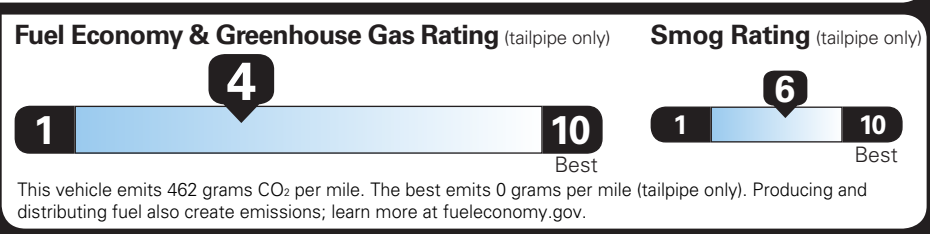

INTERIOR

- JET BLACK CLOTH SEATS
- FRONT PASSENGER 4-WAY MANUAL SEAT ADJUST
- POWER FRONT WINDOWS, DRIVER EXPRESS DOWN
- POWER WINDOW WITH

EXTERIOR

- FRONT PASS EXPRESS DOWN
- CENTER CONSOLE 12-VOLT POWER OUTLET
- SEAT, REAR 60/40 SPLIT-FOLD W/ BENCH STORAGE

EXTERIOR

- REAR BUMPER CORNERSTEP
- HALOGEN HEADLAMPS

SAFETY & SECURITY

- CHEVY SAFETY ASSIST: *INTELLIBEAM
- *FOLLOWING DISTANCE INDICATOR
- *FORWARD COLLISION ALERT
- *LANE KEEP ASSIST WITH LANE DEPARTURE WARNING
- *AUTOMATIC EMERGENCY BRAKING
- *FRONT PEDESTRIAN AND BICYCLIST BRAKING
- REAR SEAT REMINDER

MANUFACTURER'S SUGGESTED RETAIL PRICE

STANDARD VEHICLE PRICE $35,700.00

OPTIONS & PRICING

OPTIONS INSTALLED BY THE MANUFACTURER (MAY REPLACE STANDARD EQUIPMENT SHOWN)

WT CONVENIENCE PACKAGE II:	545.00
• EZ LIFT AND LOWER TAILGATE	
• TAILGATE KEYPED CYLINDER LOCK	
• STOWFLEX TRAILGATE, STORAGE	
• 8-WAY DRIVER POWER SEAT ADJUSTER	
• POWER LUMBAR, DRIVER SEAT	
RADIANT RED TINTCOAT	495.00
REMOTE START KIT (DEALER INSTALLED)	450.00

TOTAL OPTIONS	$1,490.00
TOTAL VEHICLE & OPTIONS	$37,190.00
DESTINATION CHARGE	2,095.00

TOTAL VEHICLE PRICE* $39,285.00

EPA DOT Fuel Economy and Environment

Gasoline Vehicle

Fuel Economy COLORADO 4WD

19 MPG combined city/hwy

17 MPG city

22 MPG highway

5.3 gallons per 100 miles

You spend **$4,500** more in fuel costs over 5 years compared to the average new vehicle.

Annual fuel cost $2,600

Actual results will vary for many reasons, including driving conditions and how you drive and maintain your vehicle. The average new vehicle gets 29 MPG and costs $8,500 to fuel over 5 years. Cost estimates are based on 15,000 miles per year at $3.30 per gallon. MPGe is miles per gasoline gallon equivalent. Vehicle emissions are a significant cause of climate change and smog.

fuel economy.gov
Calculate personalized estimates and compare vehicles

GOVERNMENT 5-STAR SAFETY RATINGS

Overall Vehicle Score ★★★★★
Based on the combined ratings of frontal, side and rollover. Should ONLY be compared to other vehicles of similar size and weight.

Frontal Crash	Driver Passenger	★★★★★
Based on the risk of injury in a frontal impact. Should ONLY be compared to other vehicles of similar size and weight.		
Side Crash	Front seat Rear seat	★★★★★
Based on the risk of injury in a side impact.		
Rollover		★★★
Based on the risk of rollover in a single-vehicle crash.		

Star ratings range from 1 to 5 stars (★★★★★) with 5 being the highest.
Source: National Highway Traffic Safety Administration (NHTSA)
www.safercar.gov or 1-888-327-4236

PARTS CONTENT INFORMATION

FOR VEHICLES IN THIS CARLINE:
U.S./CANADIAN PARTS CONTENT: 44%
MAJOR SOURCES OF FOREIGN PARTS CONTENT: MEXICO 28%

NOTE: PARTS CONTENT DOES NOT INCLUDE FINAL ASSEMBLY, DISTRIBUTION, OR OTHER NON-PARTS COSTS.

FOR THIS VEHICLE:
FINAL ASSEMBLY POINT: WENTZVILLE, MO U.S.A.
COUNTRY OF ORIGIN: ENGINE: UNITED STATES TRANSMISSION: UNITED STATES

This label has been applied pursuant to Federal law - Do not remove prior to delivery to the ultimate purchaser. *Includes Manufacturer's Recommended Pre-Delivery Service. Does not include dealer installed options and accessories not listed above, local taxes or license fees.

© 2009 General Motors LLC
GMLBL_PROD_0044 - 11/01/2025

ORDER NO FVMHS0 SALES CODE R
SALES MODEL CODE 14C43
DEALER NO 11056
FINAL ASSEMBLY:
WENTZVILLE, MO U.S.A.

VIN 1GCPTEBK9T1259838 REISSUE
DEALER TO WHOM DELIVERED
JERRY BIGGERS CHEVROLET, INC.
1385 E CHICAGO ST
ELGIN, IL 60120-4715

OnStar Better drives start with OnStar®
Activate today

Learn more at onstar.com, or scan the QR code
onstar.com/privacy