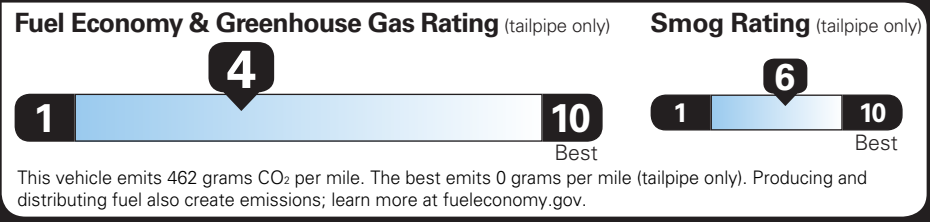

INTERIOR

- JET BLACK CLOTH SEATS
- DRIVER 6-WAY MANUAL SEAT ADJUSTER
- FRONT PASSENGER 4-WAY MANUAL SEAT ADJUST
- POWER FRONT WINDOWS, DRIVER EXPRESS DOWN
- POWER WINDOW WITH FRONT PASS EXPRESS DOWN

OPTIONS & PRICING

- CENTER CONSOLE 12-VOLT POWER OUTLET
- SEAT, REAR 60/40 SPLIT-FOLD W/ BENCH STORAGE

EXTERIOR

- REAR BUMPER CORNERSTEP
- HALOGEN HEADLAMPS

SAFETY & SECURITY

- CHEVY SAFETY ASSIST:
  - *INTELLIBEAM
  - *FOLLOWING DISTANCE INDICATOR
  - *FORWARD COLLISION ALERT
  - *LANE KEEP ASSIST WITH LANE DEPARTURE WARNING
  - *AUTOMATIC EMERGENCY BRAKING
  - *FRONT PEDESTRIAN AND BICYCLIST BRAKING
- REAR SEAT REMINDER

MANUFACTURER'S SUGGESTED RETAIL PRICE

STANDARD VEHICLE PRICE $35,700.00

OPTIONS & PRICING

OPTIONS INSTALLED BY THE MANUFACTURER (MAY REPLACE STANDARD EQUIPMENT SHOWN)

- WT CUSTOM PACKAGE 1,145.00
- BLACK NAMEPLATE BADGE (DEALER INSTALLED)
- TIRES, ALL-SEASON, BLACKWALL
- WHEELS, 18" DARK ARGENT METALLIC CAST ALUMINUM

TOTAL OPTIONS	$1,145.00
TOTAL VEHICLE & OPTIONS	$36,845.00
DESTINATION CHARGE	2,095.00

TOTAL VEHICLE PRICE* $38,940.00

EPA DOT Fuel Economy and Environment

Gasoline Vehicle

Fuel Economy COLORADO 4WD

19 MPG combined city/hwy

17 MPG city

22 MPG highway

5.3 gallons per 100 miles

Standard pickup trucks range from 12 to 87 MPG. The best vehicle rates 146 MPGe.

You spend $4,500 more in fuel costs over 5 years compared to the average new vehicle.

G C W

Annual fuel cost $2,600

Actual results will vary for many reasons, including driving conditions and how you drive and maintain your vehicle. The average new vehicle gets 29 MPG and costs $8,500 to fuel over 5 years. Cost estimates are based on 15,000 miles per year at $3.30 per gallon. MPGe is miles per gasoline gallon equivalent. Vehicle emissions are a significant cause of climate change and smog.

fuel economy.gov
Calculate personalized estimates and compare vehicles

GOVERNMENT 5-STAR SAFETY RATINGS

Overall Vehicle Score ★★★★★
Based on the combined ratings of frontal, side and rollover. Should ONLY be compared to other vehicles of similar size and weight.

Frontal Crash ★★★★★
Based on the risk of injury in a frontal impact. Should ONLY be compared to other vehicles of similar size and weight.

Side Crash ★★★★★
Based on the risk of injury in a side impact.

Rollover ★★★★★
Based on the risk of rollover in a single-vehicle crash.

Star ratings range from 1 to 5 stars (★★★★★) with 5 being the highest.
Source: National Highway Traffic Safety Administration (NHTSA)
www.safercar.gov or 1-888-327-4236

PARTS CONTENT INFORMATION

FOR VEHICLES IN THIS CARLINE:
U.S./CANADIAN PARTS CONTENT: 44%
MAJOR SOURCES OF FOREIGN PARTS CONTENT: MEXICO 28%

NOTE: PARTS CONTENT DOES NOT INCLUDE FINAL ASSEMBLY, DISTRIBUTION, OR OTHER NON-PARTS COSTS.

FOR THIS VEHICLE:
FINAL ASSEMBLY POINT: WENTZVILLE, MO U.S.A.
COUNTRY OF ORIGIN: ENGINE: UNITED STATES TRANSMISSION: UNITED STATES

This label has been applied pursuant to Federal law - Do not remove prior to delivery to the ultimate purchaser. *Includes Manufacturer's Recommended Pre-Delivery Service. Does not include dealer installed options and accessories not listed above, local taxes or license fees.

© 2009 General Motors LLC
GMLBL_PROD_0044 - 11/01/2025

Better drives start with OnStar
Activate today

Learn more at onstar.com, or scan the QR code

onstar.com/privacy

ORDER NO FZVM4D SALES CODE E
SALES MODEL CODE 14C43
DEALER NO 14382
FINAL ASSEMBLY: WENTZVILLE, MO U.S.A.

VIN 1GCPTBEK8T1258583 REISSUE

DEALER TO WHOM DELIVERED
R. K. CHEVROLET, INC.
2661 VIRGINIA BEACH BLVD
VIRGINIA BEACH, VA 23452-7617