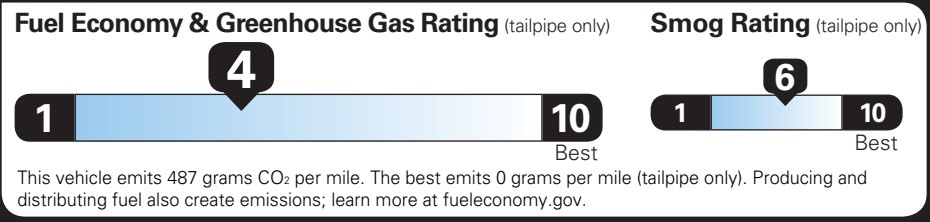

EPA DOT Fuel Economy and Environment

Gasoline Vehicle

Fuel Economy COLORADO 4WD

Standard pickup trucks range from 12 to 84 MPG. The best vehicle rates 140 MPGe.

19 MPG combined city/hwy
17 MPG city
21 MPG highway

5.3 gallons per 100 miles

You spend $4,250 more in fuel costs over 5 years compared to the average new vehicle.

G D Z

Annual fuel cost $2,750