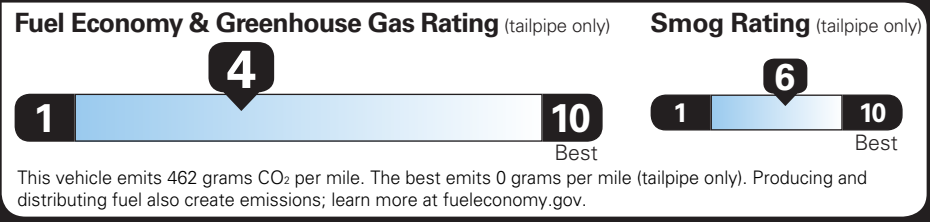

INTERIOR

- DRIVER 6-WAY MANUAL SEAT ADJUSTER
- FRONT PASSENGER 4-WAY MANUAL SEAT ADJUST
- POWER FRONT WINDOWS, DRIVER EXPRESS DOWN
- POWER WINDOW WITH FRONT PASS EXPRESS DOWN
- CENTER CONSOLE 12-VOLT

POWER OUTLET

- SEAT, REAR 60/40 SPLIT-FOLD W/ BENCH STORAGE

EXTERIOR

- REAR BUMPER CORNERSTEP
- HALOGEN HEADLAMPS

SAFETY & SECURITY

- CHEVY SAFETY ASSIST:
  - *INTELLIBEAM
  - *FOLLOWING DISTANCE INDICATOR
  - *FORWARD COLLISION ALERT
  - *LANE KEEP ASSIST WITH LANE DEPARTURE WARNING
  - *AUTOMATIC EMERGENCY BRAKING
  - *FRONT PEDESTRIAN AND BICYCLIST BRAKING
- REAR SEAT REMINDER

MANUFACTURER'S SUGGESTED RETAIL PRICE

STANDARD VEHICLE PRICE $35,700.00

OPTIONS & PRICING

OPTIONS INSTALLED BY THE MANUFACTURER (MAY REPLACE STANDARD EQUIPMENT SHOWN)

- JET BLACK EVOTEX 1,250.00
- WT CUSTOM PACKAGE 1,145.00
- BLACK NAMEPLATE BADGE (DEALER INSTALLED)
- TIRES, ALL-SEASON, BLACKWALL
- WHEELS, 18" DARK ARGENT METALLIC CAST ALUMINUM

TOTAL OPTIONS	$2,395.00
TOTAL VEHICLE & OPTIONS	$38,095.00
DESTINATION CHARGE	2,095.00

TOTAL VEHICLE PRICE* $40,190.00

EPA DOT Fuel Economy and Environment

Gasoline Vehicle

Fuel Economy COLORADO 4WD

19 MPG combined city/hwy

17 MPG city

22 MPG highway

5.3 gallons per 100 miles

Standard pickup trucks range from 12 to 87 MPG. The best vehicle rates 146 MPGe.

You spend $4,500 more in fuel costs over 5 years compared to the average new vehicle.

G C W

Annual fuel cost $2,600

Actual results will vary for many reasons, including driving conditions and how you drive and maintain your vehicle. The average new vehicle gets 29 MPG and costs $8,500 to fuel over 5 years. Cost estimates are based on 15,000 miles per year at $3.30 per gallon. MPGe is miles per gasoline gallon equivalent. Vehicle emissions are a significant cause of climate change and smog.

fuel economy.gov
Calculate personalized estimates and compare vehicles

GOVERNMENT 5-STAR SAFETY RATINGS

Overall Vehicle Score ★★★★★
Based on the combined ratings of frontal, side and rollover. Should ONLY be compared to other vehicles of similar size and weight.

Frontal Crash ★★★★★
Based on the risk of injury in a frontal impact. Should ONLY be compared to other vehicles of similar size and weight.

Side Crash ★★★★★
Based on the risk of injury in a side impact.

Rollover ★★★★★
Based on the risk of rollover in a single-vehicle crash.

Star ratings range from 1 to 5 stars (★★★★★) with 5 being the highest. Source: National Highway Traffic Safety Administration (NHTSA) www.safercar.gov or 1-888-327-4236

PARTS CONTENT INFORMATION

FOR VEHICLES IN THIS CARLINE:
U.S./CANADIAN PARTS CONTENT: 44%
MAJOR SOURCES OF FOREIGN PARTS CONTENT: MEXICO 28%

NOTE: PARTS CONTENT DOES NOT INCLUDE FINAL ASSEMBLY, DISTRIBUTION, OR OTHER NON-PARTS COSTS.

FOR THIS VEHICLE:
FINAL ASSEMBLY POINT: WENTZVILLE, MO U.S.A.
COUNTRY OF ORIGIN: ENGINE: UNITED STATES TRANSMISSION: UNITED STATES

This label has been applied pursuant to Federal law - Do not remove prior to delivery to the ultimate purchaser. *Includes Manufacturer's Recommended Pre-Delivery Service. Does not include dealer installed options and accessories not listed above, local taxes or license fees.

© 2009 General Motors LLC GMLBL_PROD_0044 - 11/01/2025

ORDER NO FZDDQJ SALES CODE E
SALES MODEL CODE 14C43
DEALER NO 13757
FINAL ASSEMBLY: WENTZVILLE, MO U.S.A.

VIN 1GCPTEBK5T1246049 REISSUE
DEALER TO WHOM DELIVERED
#1 COCHRAN CHEVROLET
22010 PERRY HWY
ZELIENOPLE, PA 16063-8702

Better drives start with OnStar®
Activate today

Learn more at onstar.com, or scan the QR code
onstar.com/privacy