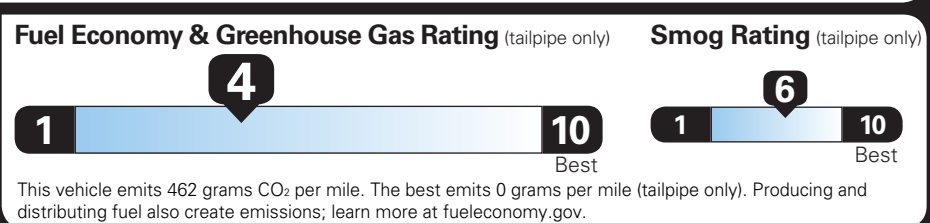

INTERIOR

- JET BLACK CLOTH SEATS
- FRONT PASSENGER 4-WAY MANUAL SEAT ADJUST
- POWER FRONT WINDOWS, DRIVER EXPRESS DOWN
- POWER WINDOW WITH

EXTERIOR

- FRONT PASS EXPRESS DOWN
- CENTER CONSOLE 12-VOLT POWER OUTLET
- SEAT, REAR 60/40 SPLIT-FOLD W/ BENCH STORAGE

SAFETY & SECURITY

- REAR BUMPER CORNERSTEP
- HALOGEN HEADLAMPS
- CHEVY SAFETY ASSIST: *INTELLIBEAM
- *FOLLOWING DISTANCE INDICATOR
- *FORWARD COLLISION ALERT
- *LANE KEEP ASSIST WITH LANE DEPARTURE WARNING
- *AUTOMATIC EMERGENCY BRAKING
- *FRONT PEDESTRIAN AND BICYCLIST BRAKING
- REAR SEAT REMINDER

MANUFACTURER'S SUGGESTED RETAIL PRICE

STANDARD VEHICLE PRICE $35,700.00

OPTIONS & PRICING

OPTIONS INSTALLED BY THE MANUFACTURER (MAY REPLACE STANDARD EQUIPMENT SHOWN)

WT CONVENIENCE PACKAGE II:	545.00
• EZ LIFT AND LOWER TAILGATE	
• TAILGATE KEYPED CYLINDER LOCK	
• STOWFLEX TRAILGATE, STORAGE	
• 8-WAY DRIVER POWER SEAT ADJUSTER	
• POWER LUMBAR, DRIVER SEAT	
BEDLINER, SPRAY ON	475.00
ALL-WEATHER FLOOR LINER (DEALER INSTALLED)	265.00

TOTAL OPTIONS	$1,285.00
TOTAL VEHICLE & OPTIONS	$36,985.00
DESTINATION CHARGE	2,095.00

TOTAL VEHICLE PRICE* $39,080.00

EPA DOT Fuel Economy and Environment

Gasoline Vehicle

Colorado 4WD

Fuel Economy

19 MPG combined city/hwy

17 MPG city

22 MPG highway

5.3 gallons per 100 miles

You spend **$4,500** more in fuel costs over 5 years compared to the average new vehicle.

Annual fuel cost **$2,600**

Actual results will vary for many reasons, including driving conditions and how you drive and maintain your vehicle. The average new vehicle gets 29 MPG and costs $8,500 to fuel over 5 years. Cost estimates are based on 15,000 miles per year at $3.30 per gallon. MPGe is miles per gasoline gallon equivalent. Vehicle emissions are a significant cause of climate change and smog.

fuelconomy.gov
Calculate personalized estimates and compare vehicles

GOVERNMENT 5-STAR SAFETY RATINGS

Overall Vehicle Score ★★★★★
Based on the combined ratings of frontal, side and rollover. Should ONLY be compared to other vehicles of similar size and weight.

Frontal Crash	Driver Passenger	★★★★★
Based on the risk of injury in a frontal impact. Should ONLY be compared to other vehicles of similar size and weight.		
Side Crash	Front seat Rear seat	★★★★★
Based on the risk of injury in a side impact.		
Rollover		★★★
Based on the risk of rollover in a single-vehicle crash.		

Star ratings range from 1 to 5 stars (★★★★★) with 5 being the highest.
Source: National Highway Traffic Safety Administration (NHTSA)
www.safercar.gov or 1-888-327-4236

PARTS CONTENT INFORMATION

FOR VEHICLES IN THIS CARLINE:
U.S./CANADIAN PARTS CONTENT: 44%
MAJOR SOURCES OF FOREIGN PARTS CONTENT: MEXICO 28%

NOTE: PARTS CONTENT DOES NOT INCLUDE FINAL ASSEMBLY, DISTRIBUTION, OR OTHER NON-PARTS COSTS.

FOR THIS VEHICLE:
FINAL ASSEMBLY POINT: WENTZVILLE, MO U.S.A.
COUNTRY OF ORIGIN: ENGINE: UNITED STATES TRANSMISSION: UNITED STATES

This label has been applied pursuant to Federal law - Do not remove prior to delivery to the ultimate purchaser. *Includes Manufacturer's Recommended Pre-Delivery Service. Does not include dealer installed options and accessories not listed above, local taxes or license fees.

© 2009 General Motors LLC
GMLBL_PROD_0044 - 11/01/2025

ORDER NO FVDQCP SALES CODE R
SALES MODEL CODE 14C43
DEALER NO 14216
FINAL ASSEMBLY:
WENTZVILLE, MO U.S.A.

VIN 1GCPTEK1T1260210 REISSUE
DEALER TO WHOM DELIVERED
PARKS CHEVROLET
PO BOX 20489
WINSTON SALEM, NC 27120

Better drives start with OnStar®
Activate today

Learn more at onstar.com, or scan the QR code
onstar.com/privacy