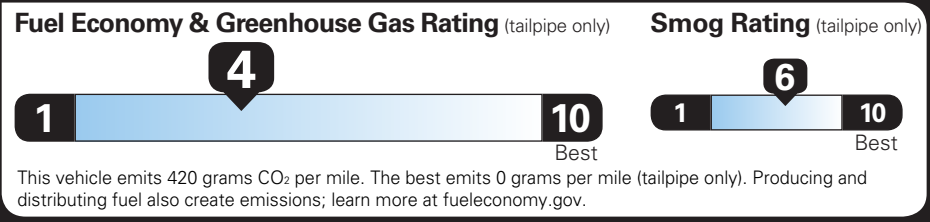

EPA DOT Fuel Economy and Environment

Gasoline Vehicle

Fuel Economy COLORADO 2WD

21 MPG combined city/hwy
19 MPG city
24 MPG highway

4.8 gallons per 100 miles

You spend \$3,250 more in fuel costs over 5 years compared to the average new vehicle.

Standard pickup trucks range from 12 to 87 MPG. The best vehicle rates 146 MPGe.

Annual fuel cost \$2,350

Actual results will vary for many reasons, including driving conditions and how you drive and maintain your vehicle. The average new vehicle gets 29 MPG and costs \$8,500 to fuel over 5 years. Cost estimates are based on 15,000 miles per year at \$3.30 per gallon. MPGe is miles per gasoline gallon equivalent. Vehicle emissions are a significant cause of climate change and smog.