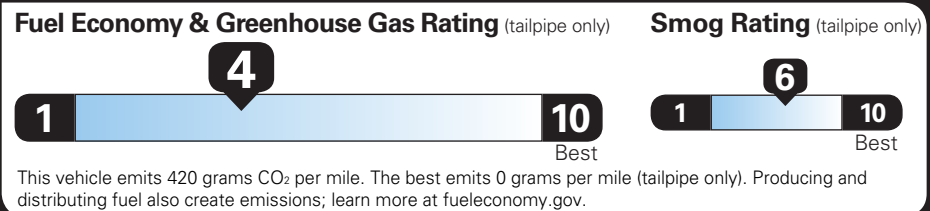

W/ BENCH STORAGE

EXTERIOR

- REAR BUMPER CORNERSTEP
- HALOGEN HEADLAMPS

SAFETY & SECURITY

- CHEVY SAFETY ASSIST:
  - *INTELLIBEAM
  - *FOLLOWING DISTANCE INDICATOR
  - *FORWARD COLLISION ALERT
  - *LANE KEEP ASSIST WITH LANE DEPARTURE WARNING
  - *AUTOMATIC EMERGENCY BRAKING
  - *FRONT PEDESTRIAN AND BICYCLIST BRAKING
- REAR SEAT REMINDER

MANUFACTURER'S SUGGESTED RETAIL PRICE

STANDARD VEHICLE PRICE $32,400.00

OPTIONS & PRICING

OPTIONS INSTALLED BY THE MANUFACTURER (MAY REPLACE STANDARD EQUIPMENT SHOWN)

- WT CUSTOM PACKAGE 1,145.00
- BLACK NAMEPLATE BADGE (DEALER INSTALLED)
- TIRES, ALL-SEASON, BLACKWALL
- WHEELS, 18" DARK ARGENT METALLIC CAST ALUMINUM
- WT CONVENIENCE PACKAGE II: 545.00
  - EZ LIFT AND LOWER TAILGATE
  - TAILGATE KEYPED CYLINDER LOCK
  - STOWFLEX TRAILGATE, STORAGE
  - 8-WAY DRIVER POWER SEAT ADJUSTER
  - POWER LUMBAR, DRIVER SEAT

TOTAL OPTIONS $1,690.00
TOTAL VEHICLE & OPTIONS $34,090.00
DESTINATION CHARGE 2,095.00

TOTAL VEHICLE PRICE* $36,185.00

EPA DOT Fuel Economy and Environment

Gasoline Vehicle

Fuel Economy COLORADO 2WD

21 MPG Standard pickup trucks range from 12 to 87 MPG. The best vehicle rates 146 MPGe.

19 city **24** highway

4.8 gallons per 100 miles

You spend $3,250 more in fuel costs over 5 years compared to the average new vehicle.

G D B

Annual fuel cost $2,350

Actual results will vary for many reasons, including driving conditions and how you drive and maintain your vehicle. The average new vehicle gets 29 MPG and costs $8,500 to fuel over 5 years. Cost estimates are based on 15,000 miles per year at $3.30 per gallon. MPGe is miles per gasoline gallon equivalent. Vehicle emissions are a significant cause of climate change and smog.

fuelconomy.gov
Calculate personalized estimates and compare vehicles

GOVERNMENT 5-STAR SAFETY RATINGS

Overall Vehicle Score ★★★★★
Based on the combined ratings of frontal, side and rollover. Should ONLY be compared to other vehicles of similar size and weight.

Frontal Crash Driver Passenger ★★★★★
Based on the risk of injury in a frontal impact. Should ONLY be compared to other vehicles of similar size and weight.

Side Crash Front seat Rear seat ★★★★★
Based on the risk of injury in a side impact.

Rollover ★★★★★
Based on the risk of rollover in a single-vehicle crash.

Star ratings range from 1 to 5 stars (★★★★★) with 5 being the highest.
Source: National Highway Traffic Safety Administration (NHTSA)
www.safercar.gov or 1-888-327-4236

PARTS CONTENT INFORMATION

FOR VEHICLES IN THIS CARLINE:
U.S./CANADIAN PARTS CONTENT: 44%
MAJOR SOURCES OF FOREIGN PARTS CONTENT: MEXICO 28%

NOTE: PARTS CONTENT DOES NOT INCLUDE FINAL ASSEMBLY, DISTRIBUTION, OR OTHER NON-PARTS COSTS.

FOR THIS VEHICLE:
FINAL ASSEMBLY POINT:
WENTZVILLE, MO U.S.A.
COUNTRY OF ORIGIN:
ENGINE: UNITED STATES
TRANSMISSION: UNITED STATES

This label has been applied pursuant to Federal law - Do not remove prior to delivery to the ultimate purchaser. *Includes Manufacturer's Recommended Pre-Delivery Service. Does not include dealer installed options and accessories not listed above, local taxes or license fees.

© 2009 General Motors LLC
GMLBL_PROD_0044 - 11/01/2025

ORDER NO GBMBP SALES CODE E
SALES MODEL CODE 14C43
DEALER NO 24054
FINAL ASSEMBLY:
WENTZVILLE, MO U.S.A.

VIN 1GCPSEBKXT1272035 REISSUE
DEALER TO WHOM DELIVERED
GAUX CHEVROLET, LLC
2020 W AIRLINE HWY
LA PLACE, LA 70068-3032

On Better drives start with OnStar®
Activate today

Learn more at onstar.com, or scan the QR code
onstar.com/privacy