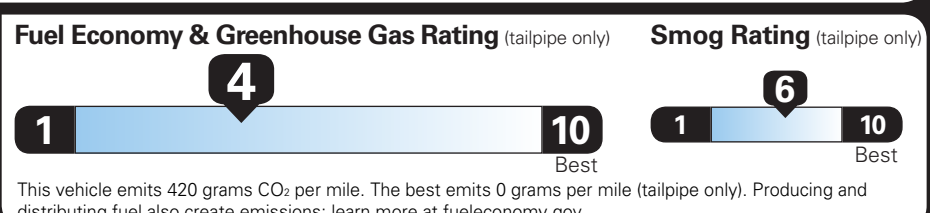

TOTAL OPTIONS	\$2,395.00
TOTAL VEHICLE & OPTIONS	\$34,795.00
DESTINATION CHARGE	2,095.00

TOTAL VEHICLE PRICE* \$36,890.00

EPA DOT Fuel Economy and Environment

Gasoline Vehicle

Fuel Economy COLORADO 2WD

21 MPG combined city/hwy
19 MPG city
24 MPG highway

4.8 gallons per 100 miles

You spend \$3,250 more in fuel costs over 5 years compared to the average new vehicle.

Standard pickup trucks range from 12 to 87 MPG. The best vehicle rates 146 MPGe.

Annual fuel cost \$2,350