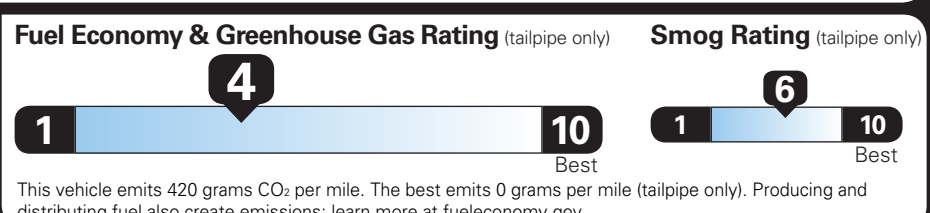

INTERIOR

- JET BLACK CLOTH SEATS
- DRIVER 6-WAY MANUAL SEAT ADJUSTER
- FRONT PASSENGER 4-WAY MANUAL SEAT ADJUST
- POWER FRONT WINDOWS, DRIVER EXPRESS DOWN

EXTERIOR

- POWER WINDOW WITH FRONT PASS EXPRESS DOWN
- CENTER CONSOLE 12-VOLT POWER OUTLET
- SEAT, REAR 60/40 SPLIT-FOLD W/ BENCH STORAGE

EXTERIOR

- REAR BUMPER CORNERSTEP
- HALOGEN HEADLAMPS

SAFETY & SECURITY

- CHEVY SAFETY ASSIST:
  - *INTELLIBEAM
  - *FOLLOWING DISTANCE INDICATOR
  - *FORWARD COLLISION ALERT
  - *LANE KEEP ASSIST WITH LANE DEPARTURE WARNING
  - *AUTOMATIC EMERGENCY BRAKING
  - *FRONT PEDESTRIAN AND BICYCLIST BRAKING
- REAR SEAT REMINDER

MANUFACTURER'S SUGGESTED RETAIL PRICE

STANDARD VEHICLE PRICE $32,400.00

OPTIONS & PRICING

OPTIONS INSTALLED BY THE MANUFACTURER (MAY REPLACE STANDARD EQUIPMENT SHOWN)

ALL-WEATHER FLOOR MATS (DEALER INSTALLED)	240.00
FRONT LICENSE PLATE BRACKET	40.00

TOTAL OPTIONS	$280.00
TOTAL VEHICLE & OPTIONS	$32,680.00
DESTINATION CHARGE	2,095.00

TOTAL VEHICLE PRICE* $34,775.00

EPA DOT Fuel Economy and Environment

Gasoline Vehicle

Colorado 2WD

Fuel Economy

21 MPG combined city/hwy

19 MPG city

24 MPG highway

4.8 gallons per 100 miles

You spend $3,250 more in fuel costs over 5 years compared to the average new vehicle.

Annual fuel cost $2,350

Actual results will vary for many reasons, including driving conditions and how you drive and maintain your vehicle. The average new vehicle gets 29 MPG and costs $8,500 to fuel over 5 years. Cost estimates are based on 15,000 miles per year at $3.30 per gallon. MPGe is miles per gasoline gallon equivalent. Vehicle emissions are a significant cause of climate change and smog.

fuel economy.gov
Calculate personalized estimates and compare vehicles

GOVERNMENT 5-STAR SAFETY RATINGS

Overall Vehicle Score ★★★★★
Based on the combined ratings of frontal, side and rollover. Should ONLY be compared to other vehicles of similar size and weight.

Frontal Crash ★★★★★
Based on the risk of injury in a frontal impact. Should ONLY be compared to other vehicles of similar size and weight.

Side Crash ★★★★★
Based on the risk of injury in a side impact.

Rollover ★★★★★
Based on the risk of rollover in a single-vehicle crash.

Star ratings range from 1 to 5 stars (★★★★★) with 5 being the highest. Source: National Highway Traffic Safety Administration (NHTSA) www.safercar.gov or 1-888-327-4236

PARTS CONTENT INFORMATION

FOR VEHICLES IN THIS CARLINE:
U.S./CANADIAN PARTS CONTENT: 44%
MAJOR SOURCES OF FOREIGN PARTS CONTENT: MEXICO 28%

NOTE: PARTS CONTENT DOES NOT INCLUDE FINAL ASSEMBLY, DISTRIBUTION, OR OTHER NON-PARTS COSTS.

FOR THIS VEHICLE:
FINAL ASSEMBLY POINT: WENTZVILLE, MO U.S.A.
COUNTRY OF ORIGIN: ENGINE: UNITED STATES TRANSMISSION: UNITED STATES

This label has been applied pursuant to Federal law - Do not remove prior to delivery to the ultimate purchaser. *Includes Manufacturer's Recommended Pre-Delivery Service. Does not include dealer installed options and accessories not listed above, local taxes or license fees.

© 2009 General Motors LLC GMLBL_PROD_0044 - 11/01/2025

ORDER NO FWMF26 SALES CODE R
SALES MODEL CODE 14C43
DEALER NO 26358
FINAL ASSEMBLY: WENTZVILLE, MO U.S.A.

VIN 1GCPSEK9T1270308 REISSUE
DEALER TO WHOM DELIVERED
NIMNIGHT CHEVROLET COMPANY
PO BOX 14000
JACKSONVILLE, FL 32238-1000

OnStar Better drives start with OnStar®
Activate today
Learn more at onstar.com, or scan the QR code
onstar.com/privacy