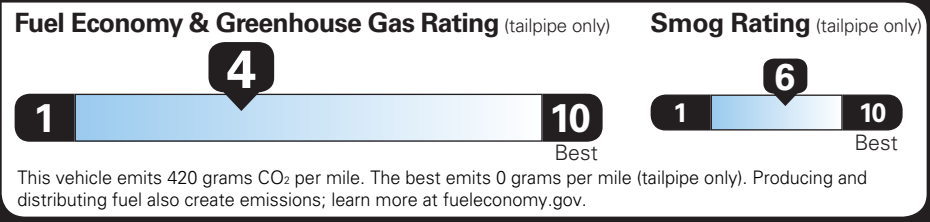

EPA DOT Fuel Economy and Environment

Gasoline Vehicle

Fuel Economy COLORADO 2WD

21 MPG Standard pickup trucks range from 12 to 87 MPG. The best vehicle rates 146 MPGe.

19 city **24** highway

4.8 gallons per 100 miles

You spend $3,250 more in fuel costs over 5 years compared to the average new vehicle.

Annual fuel cost $2,350