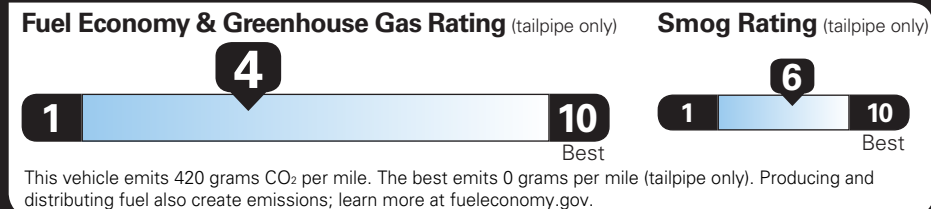

Actual results will vary for many reasons, including driving conditions and how you drive and maintain your vehicle. The average new vehicle gets 29 MPG and costs $8,500 to fuel over 5 years. Cost estimates are based on 15,000 miles per year at $3.30 per gallon. MPGe is miles per gasoline gallon equivalent. Vehicle emissions are a significant cause of climate change and smog.

fuelconomy.gov
Calculate personalized estimates and compare vehicles

GOVERNMENT 5-STAR SAFETY RATINGS

Overall Vehicle Score ★★★★★
Based on the combined ratings of frontal, side and rollover. Should ONLY be compared to other vehicles of similar size and weight.

Frontal Crash ★★★★★
Based on the risk of injury in a frontal impact. Should ONLY be compared to other vehicles of similar size and weight.

Side Crash ★★★★★
Based on the risk of injury in a side impact.

Rollover ★★★★★
Based on the risk of rollover in a single-vehicle crash.

Star ratings range from 1 to 5 stars (★★★★★) with 5 being the highest. Source: National Highway Traffic Safety Administration (NHTSA) www.safercar.gov or 1-888-327-4236

PARTS CONTENT INFORMATION

FOR VEHICLES IN THIS CARLINE:
U.S./CANADIAN PARTS CONTENT: 44%
MAJOR SOURCES OF FOREIGN PARTS CONTENT: MEXICO 28%

NOTE: PARTS CONTENT DOES NOT INCLUDE FINAL ASSEMBLY, DISTRIBUTION, OR OTHER NON-PARTS COSTS.

FOR THIS VEHICLE:
FINAL ASSEMBLY POINT: WENTZVILLE, MO U.S.A.
COUNTRY OF ORIGIN: ENGINE: UNITED STATES TRANSMISSION: UNITED STATES

This label has been applied pursuant to Federal law – Do not remove prior to delivery to the ultimate purchaser. *Includes Manufacturer's Recommended Pre-Delivery Service. Does not include dealer installed options and accessories not listed above, local taxes or license fees.

© 2009 General Motors LLC
GMLBL_PROD_0044 – 11/01/2025

ORDER NO FZDXG7 SALES CODE E
SALES MODEL CODE 14C43
DEALER NO 20162
FINAL ASSEMBLY: WENTZVILLE, MO U.S.A.

VIN 1GCPSEBK8T1244864 REISSUE

DEALER TO WHOM DELIVERED
MOUNTAIN VIEW CHEVROLET, INC.
PO BOX 758
UPLAND, CA 91785-0758

OnStar
Better drives start with OnStar®
Activate today
Learn more at onstar.com, or scan the QR code
onstar.com/privacy

WARNING
Cancer and Reproductive Harm
www.P65Warnings.ca.gov/passenger-vehicle
SEE OWNER'S MANUAL