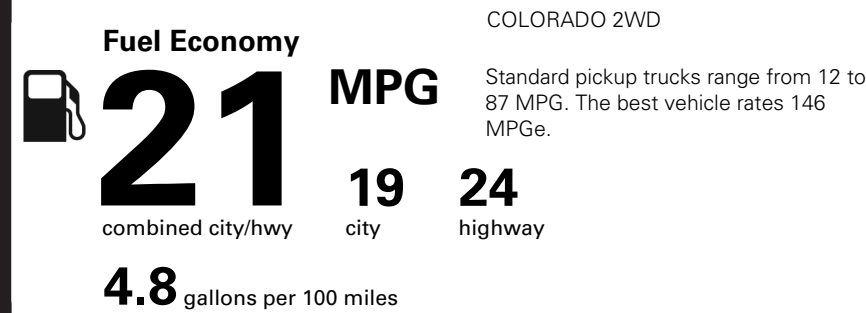

TOTAL OPTIONS	\$2,280.00
TOTAL VEHICLE & OPTIONS	\$34,680.00
DESTINATION CHARGE	2,095.00

TOTAL VEHICLE PRICE* \$36,775.00

EPA DOT Fuel Economy and Environment

Gasoline Vehicle

You spend \$3,250 more in fuel costs over 5 years compared to the average new vehicle.