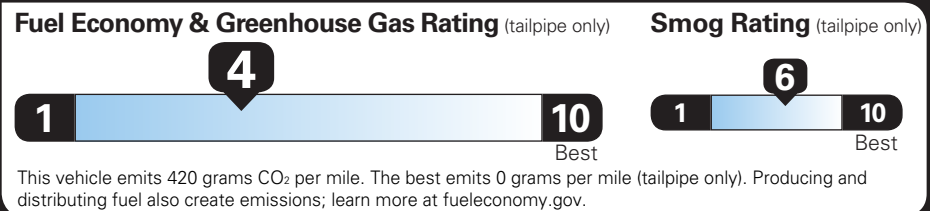

INTERIOR

- DRIVER 6-WAY MANUAL SEAT ADJUSTER
- FRONT PASSENGER 4-WAY MANUAL SEAT ADJUST
- POWER FRONT WINDOWS, DRIVER EXPRESS DOWN
- POWER WINDOW WITH

FRONT PASS EXPRESS DOWN

- CENTER CONSOLE 12-VOLT POWER OUTLET
- SEAT, REAR 60/40 SPLIT-FOLD W/ BENCH STORAGE

EXTERIOR

- REAR BUMPER CORNERSTEP
- HALOGEN HEADLAMPS

SAFETY & SECURITY

- CHEVY SAFETY ASSIST:
  - *INTELLIBEAM
  - *FOLLOWING DISTANCE INDICATOR
  - *FORWARD COLLISION ALERT
  - *LANE KEEP ASSIST WITH LANE DEPARTURE WARNING
  - *AUTOMATIC EMERGENCY BRAKING
  - *FRONT PEDESTRIAN AND BICYCLIST BRAKING
- REAR SEAT REMINDER

MANUFACTURER'S SUGGESTED RETAIL PRICE

STANDARD VEHICLE PRICE $32,400.00

OPTIONS & PRICING

OPTIONS INSTALLED BY THE MANUFACTURER (MAY REPLACE STANDARD EQUIPMENT SHOWN)

JET BLACK EVOTEX	1,250.00
ALL-WEATHER FLOOR LINER (DEALER INSTALLED)	265.00

TOTAL OPTIONS	$1,515.00
TOTAL VEHICLE & OPTIONS	$33,915.00
DESTINATION CHARGE	2,095.00

TOTAL VEHICLE PRICE* $36,010.00

EPA DOT Fuel Economy and Environment

Gasoline Vehicle

Fuel Economy COLORADO 2WD

21 MPG Standard pickup trucks range from 12 to 87 MPG. The best vehicle rates 146 MPGe.

19 city **24** highway

4.8 gallons per 100 miles

You spend $3,250 more in fuel costs over 5 years compared to the average new vehicle.

G D B

Annual fuel cost $2,350

Actual results will vary for many reasons, including driving conditions and how you drive and maintain your vehicle. The average new vehicle gets 29 MPG and costs $8,500 to fuel over 5 years. Cost estimates are based on 15,000 miles per year at $3.30 per gallon. MPGe is miles per gasoline gallon equivalent. Vehicle emissions are a significant cause of climate change and smog.

fuel economy.gov
Calculate personalized estimates and compare vehicles

GOVERNMENT 5-STAR SAFETY RATINGS

Overall Vehicle Score ★★★★★
Based on the combined ratings of frontal, side and rollover. Should ONLY be compared to other vehicles of similar size and weight.

Frontal Crash Driver Passenger ★★★★★
Based on the risk of injury in a frontal impact. Should ONLY be compared to other vehicles of similar size and weight.

Side Crash Front seat Rear seat ★★★★★
Based on the risk of injury in a side impact.

Rollover ★★★★★
Based on the risk of rollover in a single-vehicle crash.

Star ratings range from 1 to 5 stars (★★★★★) with 5 being the highest. Source: National Highway Traffic Safety Administration (NHTSA) www.safercar.gov or 1-888-327-4236

PARTS CONTENT INFORMATION

FOR VEHICLES IN THIS CARLINE:
U.S./CANADIAN PARTS CONTENT: 44%
MAJOR SOURCES OF FOREIGN PARTS CONTENT: MEXICO 28%

NOTE: PARTS CONTENT DOES NOT INCLUDE FINAL ASSEMBLY, DISTRIBUTION, OR OTHER NON-PARTS COSTS.

FOR THIS VEHICLE:
FINAL ASSEMBLY POINT: WENTZVILLE, MO U.S.A.
COUNTRY OF ORIGIN: ENGINE: UNITED STATES TRANSMISSION: UNITED STATES

This label has been applied pursuant to Federal law - Do not remove prior to delivery to the ultimate purchaser. *Includes Manufacturer's Recommended Pre-Delivery Service. Does not include dealer installed options and accessories not listed above, local taxes or license fees.

© 2009 General Motors LLC GMLBL_PROD_0044 - 11/01/2025

ORDER NO FVTW3C SALES CODE C
SALES MODEL CODE 14C43
DEALER NO 07284
FINAL ASSEMBLY:
WENTZVILLE, MO U.S.A.

VIN 1GCPSEBK8T1206356 REISSUE

DEALER TO WHOM DELIVERED
CALDWELL COUNTRY CHEVROLET/CALDWELL
800 STATE HWY 21 EAST
CALDWELL, TX 77836-4512

OnStar Better drives start with OnStar®
Activate today

Learn more at onstar.com, or scan the QR code onstar.com/privacy