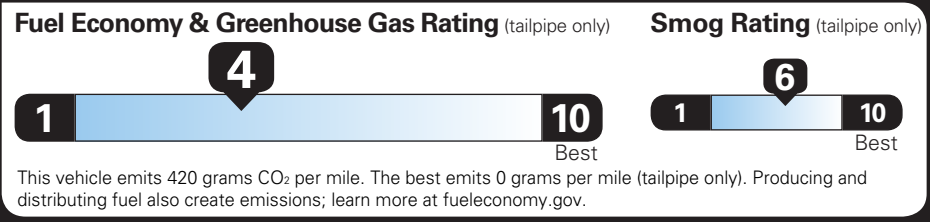

INTERIOR

- JET BLACK CLOTH SEATS
- DRIVER 6-WAY MANUAL SEAT ADJUSTER
- FRONT PASSENGER 4-WAY MANUAL SEAT ADJUST
- POWER FRONT WINDOWS, DRIVER EXPRESS DOWN

POWER WINDOW WITH FRONT PASS EXPRESS DOWN

- CENTER CONSOLE 12-VOLT POWER OUTLET
- SEAT, REAR 60/40 SPLIT-FOLD W/ BENCH STORAGE

EXTERIOR

- REAR BUMPER CORNERSTEP
- HALOGEN HEADLAMPS

SAFETY & SECURITY

- CHEVY SAFETY ASSIST:
  - *INTELLIBEAM
  - *FOLLOWING DISTANCE INDICATOR
  - *FORWARD COLLISION ALERT
  - *LANE KEEP ASSIST WITH LANE DEPARTURE WARNING
  - *AUTOMATIC EMERGENCY BRAKING
  - *FRONT PEDESTRIAN AND BICYCLIST BRAKING
- REAR SEAT REMINDER

MANUFACTURER'S SUGGESTED RETAIL PRICE

STANDARD VEHICLE PRICE $32,400.00

OPTIONS & PRICING

OPTIONS INSTALLED BY THE MANUFACTURER (MAY REPLACE STANDARD EQUIPMENT SHOWN)

FLT-36 MONTHS ONSTAR PROTECT (NON-TRANSFERABLE)	244.50
ALL-WEATHER FLOOR MATS (DEALER INSTALLED)	240.00
FRONT LICENSE PLATE BRACKET	40.00
FUEL, ADDITIONAL 3 GALLONS	18.00
TOTAL OPTIONS	$542.50
TOTAL VEHICLE & OPTIONS	$32,942.50
DESTINATION CHARGE	2,095.00

TOTAL VEHICLE PRICE* $35,037.50

EPA DOT Fuel Economy and Environment

Gasoline Vehicle

Fuel Economy COLORADO 2WD

21 MPG Standard pickup trucks range from 12 to 87 MPG. The best vehicle rates 146 MPGe.

19 city **24** highway

4.8 gallons per 100 miles

You spend $3,250 more in fuel costs over 5 years compared to the average new vehicle.

G D B

Annual fuel COST $2,350

Actual results will vary for many reasons, including driving conditions and how you drive and maintain your vehicle. The average new vehicle gets 29 MPG and costs $8,500 to fuel over 5 years. Cost estimates are based on 15,000 miles per year at $3.30 per gallon. MPGe is miles per gasoline gallon equivalent. Vehicle emissions are a significant cause of climate change and smog.

fuelconomy.gov
Calculate personalized estimates and compare vehicles

GOVERNMENT 5-STAR SAFETY RATINGS

Overall Vehicle Score ★★★★★
Based on the combined ratings of frontal, side and rollover. Should ONLY be compared to other vehicles of similar size and weight.

Frontal Crash ★★★★★
Based on the risk of injury in a frontal impact. Should ONLY be compared to other vehicles of similar size and weight.

Side Crash ★★★★★
Based on the risk of injury in a side impact.

Rollover ★★★★★
Based on the risk of rollover in a single-vehicle crash.

Star ratings range from 1 to 5 stars (★★★★★) with 5 being the highest.
Source: National Highway Traffic Safety Administration (NHTSA)
www.safercar.gov or 1-888-327-4236

PARTS CONTENT INFORMATION

FOR VEHICLES IN THIS CARLINE:
U.S./CANADIAN PARTS CONTENT: 44%
MAJOR SOURCES OF FOREIGN PARTS CONTENT: MEXICO 28%

NOTE: PARTS CONTENT DOES NOT INCLUDE FINAL ASSEMBLY, DISTRIBUTION, OR OTHER NON-PARTS COSTS.

FOR THIS VEHICLE:
FINAL ASSEMBLY POINT: WENTZVILLE, MO U.S.A.
COUNTRY OF ORIGIN: ENGINE: UNITED STATES TRANSMISSION: UNITED STATES

This label has been applied pursuant to Federal law - Do not remove prior to delivery to the ultimate purchaser. *Includes Manufacturer's Recommended Pre-Delivery Service. Does not include dealer installed options and accessories not listed above, local taxes or license fees.

© 2009 General Motors LLC
GMLBL_PROD_0044 - 11/01/2025

ORDER NO FSCHV3 SALES CODE R
SALES MODEL CODE 14C43
DEALER NO 16870
FINAL ASSEMBLY: WENTZVILLE, MO U.S.A.

VIN 1GCPSEBK7T1179487 REISSUE
DEALER TO WHOM DELIVERED
RANDY MARION CHEVROLET CADILLAC, LL
PO BOX 1559
MOORESVILLE, NC 28115-1559

Better drives start with OnStar®
Activate today

Learn more at onstar.com, or scan the QR code
onstar.com/privacy