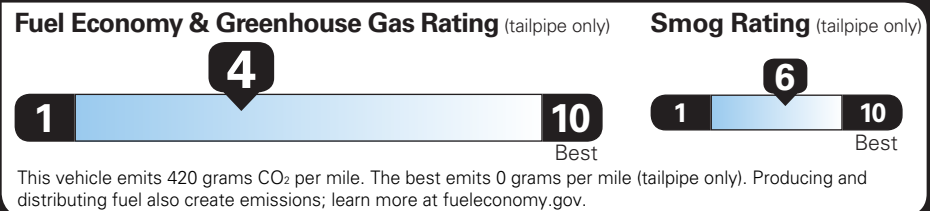

TOTAL VEHICLE PRICE* \$37,215.00

EPA DOT Fuel Economy and Environment

Gasoline Vehicle

Fuel Economy COLORADO 2WD

21 MPG combined city/hwy

19 MPG city

24 MPG highway

4.8 gallons per 100 miles

Standard pickup trucks range from 12 to 87 MPG. The best vehicle rates 146 MPGe.

You spend \$3,250 more in fuel costs over 5 years compared to the average new vehicle.

G D B

Annual fuel COST \$2,350

Actual results will vary for many reasons, including driving conditions and how you drive and maintain your vehicle. The average new vehicle gets 29 MPG and costs \$8,500 to fuel over 5 years. Cost estimates are based on 15,000 miles per year at \$3.30 per gallon. MPGe is miles per gasoline gallon equivalent. Vehicle emissions are a significant cause of climate change and smog.