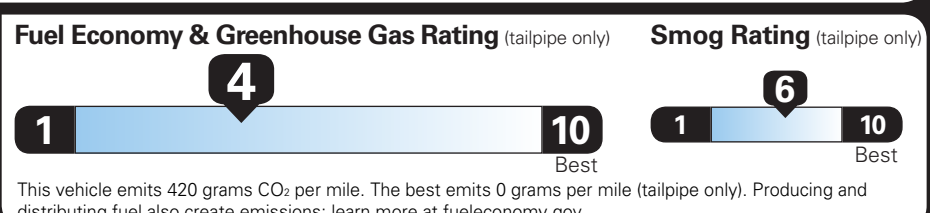

- SEAT, REAR 60/40 SPLIT-FOLD W/ BENCH STORAGE

EXTERIOR

- REAR BUMPER CORNERSTEP
- HALOGEN HEADLAMPS

SAFETY & SECURITY

- CHEVY SAFETY ASSIST:
  - *INTELLIBEAM
  - *FOLLOWING DISTANCE INDICATOR
  - *FORWARD COLLISION ALERT
  - *LANE KEEP ASSIST WITH LANE DEPARTURE WARNING
  - *AUTOMATIC EMERGENCY BRAKING
  - *FRONT PEDESTRIAN AND BICYCLIST BRAKING
- REAR SEAT REMINDER

MANUFACTURER'S SUGGESTED RETAIL PRICE

STANDARD VEHICLE PRICE $32,400.00

OPTIONS & PRICING

OPTIONS INSTALLED BY THE MANUFACTURER (MAY REPLACE STANDARD EQUIPMENT SHOWN)

JET BLACK EVOTEX	1,250.00
WT CUSTOM PACKAGE	1,145.00
• BLACK NAMEPLATE BADGE (DEALER INSTALLED)	
• TIRES, ALL-SEASON, BLACKWALL	
• WHEELS, 18" DARK ARGENT METALLIC CAST ALUMINUM	
RADIANT RED TINTCOAT	495.00
BLACK BOWTIE EMBLEM (DEALER INSTALLED)	325.00
ALL-WEATHER FLOOR LINER (DEALER INSTALLED)	265.00
BLACK TAILGATE LETTERING (DEALER INSTALLED)	175.00

TOTAL OPTIONS	$3,655.00
TOTAL VEHICLE & OPTIONS	$36,055.00
DESTINATION CHARGE	2,095.00

TOTAL VEHICLE PRICE* $38,150.00

EPA DOT Fuel Economy and Environment

Gasoline Vehicle

Fuel Economy COLORADO 2WD

21 MPG combined city/hwy

19 MPG city

24 MPG highway

4.8 gallons per 100 miles

You spend $3,250 more in fuel costs over 5 years compared to the average new vehicle.

Standard pickup trucks range from 12 to 87 MPG. The best vehicle rates 146 MPGe.

Annual fuel cost $2,350

Actual results will vary for many reasons, including driving conditions and how you drive and maintain your vehicle. The average new vehicle gets 29 MPG and costs $8,500 to fuel over 5 years. Cost estimates are based on 15,000 miles per year at $3.30 per gallon. MPGe is miles per gasoline gallon equivalent. Vehicle emissions are a significant cause of climate change and smog.

fuel economy.gov
Calculate personalized estimates and compare vehicles

GOVERNMENT 5-STAR SAFETY RATINGS

Overall Vehicle Score ★★★★★
Based on the combined ratings of frontal, side and rollover. Should ONLY be compared to other vehicles of similar size and weight.

Frontal Crash ★★★★★
Based on the risk of injury in a frontal impact. Should ONLY be compared to other vehicles of similar size and weight.

Side Crash ★★★★★
Based on the risk of injury in a side impact.

Rollover ★★★★★
Based on the risk of rollover in a single-vehicle crash.

Star ratings range from 1 to 5 stars (★★★★★) with 5 being the highest.
Source: National Highway Traffic Safety Administration (NHTSA)
www.safercar.gov or 1-888-327-4236

PARTS CONTENT INFORMATION

FOR VEHICLES IN THIS CARLINE:
U.S./CANADIAN PARTS CONTENT: 44%
MAJOR SOURCES OF FOREIGN PARTS CONTENT: MEXICO 28%

NOTE: PARTS CONTENT DOES NOT INCLUDE FINAL ASSEMBLY, DISTRIBUTION, OR OTHER NON-PARTS COSTS.

FOR THIS VEHICLE:
FINAL ASSEMBLY POINT: WENTZVILLE, MO U.S.A.
COUNTRY OF ORIGIN: ENGINE: UNITED STATES TRANSMISSION: UNITED STATES

This label has been applied pursuant to Federal law - Do not remove prior to delivery to the ultimate purchaser. *Includes Manufacturer's Recommended Pre-Delivery Service. Does not include dealer installed options and accessories not listed above, local taxes or license fees.

© 2009 General Motors LLC
GMLBL_PROD_0044 - 11/01/2025

ORDER NO GBCGS3 SALES CODE E
SALES MODEL CODE 14C43
DEALER NO 39023
FINAL ASSEMBLY: WENTZVILLE, MO U.S.A.

VIN 1GCPSEK5T1261928 REISSUE
DEALER TO WHOM DELIVERED
AUTONATION CHEVROLET GILBERT
3215 SOUTH AUTO WAY
GILBERT, AZ 85297-0446

OnStar Better drives start with OnStar®
Activate today
Learn more at onstar.com, or scan the QR code
onstar.com/privacy