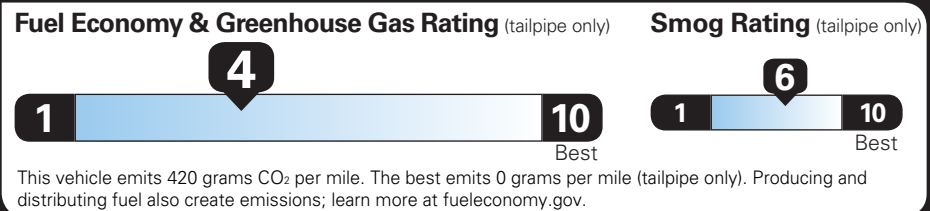

W/ BENCH STORAGE

EXTERIOR

- REAR BUMPER CORNERSTEP
- HALOGEN HEADLAMPS

SAFETY & SECURITY

- CHEVY SAFETY ASSIST:
  - *INTELLIBEAM
  - *FOLLOWING DISTANCE INDICATOR
  - *FORWARD COLLISION ALERT
  - *LANE KEEP ASSIST WITH LANE DEPARTURE WARNING
  - *AUTOMATIC EMERGENCY BRAKING
  - *FRONT PEDESTRIAN AND BICYCLIST BRAKING
- REAR SEAT REMINDER

MANUFACTURER'S SUGGESTED RETAIL PRICE

STANDARD VEHICLE PRICE $32,400.00

OPTIONS & PRICING

OPTIONS INSTALLED BY THE MANUFACTURER (MAY REPLACE STANDARD EQUIPMENT SHOWN)

WT CUSTOM PACKAGE	1,145.00
• BLACK NAMEPLATE BADGE (DEALER INSTALLED)	
• TIRES, ALL-SEASON, BLACKWALL	
• WHEELS, 18" DARK ARGENT METALLIC CAST ALUMINUM	
WT CONVENIENCE PACKAGE II:	545.00
• EZ LIFT AND LOWER TAILGATE	
• TAILGATE KEYPED CYLINDER LOCK	
• STOWFLEX TRAILGATE, STORAGE	
• 8-WAY DRIVER POWER SEAT ADJUSTER	
• POWER LUMBAR, DRIVER SEAT	
RADIANT RED TINTCOAT	495.00

TOTAL OPTIONS $2,185.00

TOTAL VEHICLE & OPTIONS $34,585.00

DESTINATION CHARGE 2,095.00

TOTAL VEHICLE PRICE* $36,680.00

EPA DOT Fuel Economy and Environment

Gasoline Vehicle

Fuel Economy COLORADO 2WD

21 MPG Standard pickup trucks range from 12 to 87 MPG. The best vehicle rates 146 MPGe.

19 city **24** highway

4.8 gallons per 100 miles

You spend $3,250 more in fuel costs over 5 years compared to the average new vehicle.

G D B

Annual fuel COST $2,350

Actual results will vary for many reasons, including driving conditions and how you drive and maintain your vehicle. The average new vehicle gets 29 MPG and costs $8,500 to fuel over 5 years. Cost estimates are based on 15,000 miles per year at $3.30 per gallon. MPGe is miles per gasoline gallon equivalent. Vehicle emissions are a significant cause of climate change and smog.

fuelconomy.gov
Calculate personalized estimates and compare vehicles

GOVERNMENT 5-STAR SAFETY RATINGS

Overall Vehicle Score ★★★★★
Based on the combined ratings of frontal, side and rollover. Should ONLY be compared to other vehicles of similar size and weight.

Frontal Crash Driver Passenger ★★★★★
Based on the risk of injury in a frontal impact. Should ONLY be compared to other vehicles of similar size and weight.

Side Crash Front seat Rear seat ★★★★★
Based on the risk of injury in a side impact.

Rollover ★★★★★
Based on the risk of rollover in a single-vehicle crash.

Star ratings range from 1 to 5 stars (★★★★★) with 5 being the highest.
Source: National Highway Traffic Safety Administration (NHTSA)
www.safercar.gov or 1-888-327-4236

PARTS CONTENT INFORMATION

FOR VEHICLES IN THIS CARLINE:
U.S./CANADIAN PARTS CONTENT: 44%
MAJOR SOURCES OF FOREIGN PARTS CONTENT: MEXICO 28%

NOTE: PARTS CONTENT DOES NOT INCLUDE FINAL ASSEMBLY, DISTRIBUTION, OR OTHER NON-PARTS COSTS.

FOR THIS VEHICLE:
FINAL ASSEMBLY POINT: WENTZVILLE, MO U.S.A.
COUNTRY OF ORIGIN: ENGINE: UNITED STATES TRANSMISSION: UNITED STATES

This label has been applied pursuant to Federal law - Do not remove prior to delivery to the ultimate purchaser. *Includes Manufacturer's Recommended Pre-Delivery Service. Does not include dealer installed options and accessories not listed above, local taxes or license fees.

© 2009 General Motors LLC
GMLBL_PROD_0044 - 11/01/2025

ORDER NO FZDCC6 SALES CODE E
SALES MODEL CODE 14C43
DEALER NO 20091
FINAL ASSEMBLY:
WENTZVILLE, MO U.S.A.

VIN 1GCPSEBK4T1244571 REISSUE

DEALER TO WHOM DELIVERED
COURTESY CHEVROLET CENTER
750 CAMINO DEL RIO N
SAN DIEGO, CA 92108-3296

OnStar Better drives start with OnStar®
Activate today
Learn more at onstar.com, or scan the QR code
onstar.com/privacy

WARNING
Cancer and Reproductive Harm
www.P65Warnings.ca.gov/passenger-vehicle
SEE OWNER'S MANUAL