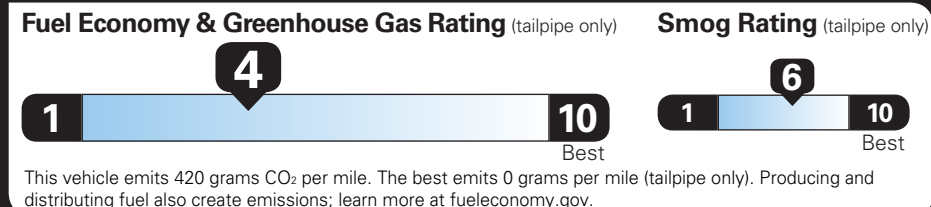

W/ BENCH STORAGE

EXTERIOR

- REAR BUMPER CORNERSTEP
- HALOGEN HEADLAMPS

SAFETY & SECURITY

- CHEVY SAFETY ASSIST:
  - *INTELLIBEAM
  - *FOLLOWING DISTANCE INDICATOR
  - *FORWARD COLLISION ALERT
  - *LANE KEEP ASSIST WITH LANE DEPARTURE WARNING
  - *AUTOMATIC EMERGENCY BRAKING
  - *FRONT PEDESTRIAN AND BICYCLIST BRAKING
- REAR SEAT REMINDER

MANUFACTURER'S SUGGESTED RETAIL PRICE

STANDARD VEHICLE PRICE $32,400.00

OPTIONS & PRICING

OPTIONS INSTALLED BY THE MANUFACTURER (MAY REPLACE STANDARD EQUIPMENT SHOWN)

- WT CUSTOM PACKAGE 1,145.00
- BLACK NAMEPLATE BADGE (DEALER INSTALLED)
- TIRES, ALL-SEASON, BLACKWALL
- WHEELS, 18" DARK ARGENT METALLIC CAST ALUMINUM
- WT CONVENIENCE PACKAGE II: 545.00
  - EZ LIFT AND LOWER TAILGATE
  - TAILGATE KEYPED CYLINDER LOCK
  - STOWFLEX TRAILGATE, STORAGE
  - 8-WAY DRIVER POWER SEAT ADJUSTER
- POWER LUMBAR, DRIVER SEAT
- ALL-WEATHER FLOOR MATS 240.00 (DEALER INSTALLED)

TOTAL OPTIONS	$1,930.00
TOTAL VEHICLE & OPTIONS	$34,330.00
DESTINATION CHARGE	2,095.00

TOTAL VEHICLE PRICE* $36,425.00

EPA DOT Fuel Economy and Environment

Gasoline Vehicle

COLORADO 2WD

Fuel Economy

21 MPG combined city/hwy

19 MPG city

24 MPG highway

4.8 gallons per 100 miles

You spend **$3,250** more in fuel costs over 5 years compared to the average new vehicle.

Annual fuel cost **$2,350**

Actual results will vary for many reasons, including driving conditions and how you drive and maintain your vehicle. The average new vehicle gets 29 MPG and costs $8,500 to fuel over 5 years. Cost estimates are based on 15,000 miles per year at $3.30 per gallon. MPGe is miles per gasoline gallon equivalent. Vehicle emissions are a significant cause of climate change and smog.

fuel economy.gov

Calculate personalized estimates and compare vehicles

GOVERNMENT 5-STAR SAFETY RATINGS

Overall Vehicle Score ★★★★★

Based on the combined ratings of frontal, side and rollover. Should ONLY be compared to other vehicles of similar size and weight.

Frontal Crash ★★★★★
Driver Passenger

Based on the risk of injury in a frontal impact. Should ONLY be compared to other vehicles of similar size and weight.

Side Crash ★★★★★
Front seat Rear seat

Based on the risk of injury in a side impact.

Rollover ★★★

Based on the risk of rollover in a single-vehicle crash.

Star ratings range from 1 to 5 stars (★★★★★) with 5 being the highest. Source: National Highway Traffic Safety Administration (NHTSA) www.safercar.gov or 1-888-327-4236

PARTS CONTENT INFORMATION

FOR VEHICLES IN THIS CARLINE:
U.S./CANADIAN PARTS CONTENT: 44%
MAJOR SOURCES OF FOREIGN PARTS CONTENT: MEXICO 28%

NOTE: PARTS CONTENT DOES NOT INCLUDE FINAL ASSEMBLY, DISTRIBUTION, OR OTHER NON-PARTS COSTS.

FOR THIS VEHICLE:
FINAL ASSEMBLY POINT: WENTZVILLE, MO U.S.A.
COUNTRY OF ORIGIN: ENGINE: UNITED STATES TRANSMISSION: UNITED STATES

This label has been applied pursuant to Federal law - Do not remove prior to delivery to the ultimate purchaser. *Includes Manufacturer's Recommended Pre-Delivery Service. Does not include dealer installed options and accessories not listed above, local taxes or license fees.

© 2009 General Motors LLC GMLBL_PROD_0044 - 11/01/2025

ORDER NO GCMZRV SALES CODE R
SALES MODEL CODE 14C43
DEALER NO 26558
FINAL ASSEMBLY:
WENTZVILLE, MO U.S.A.

VIN 1GCPSEBK3T1282311 REISSUE

DEALER TO WHOM DELIVERED
FERMAN CHEVROLET ON NORTH DALE MABR
16414 N DALE MABRY HWY
TAMPA, FL 33618-1343

Better drives start with OnStar®

Activate today

Learn more at onstar.com, or scan the QR code

onstar.com/privacy