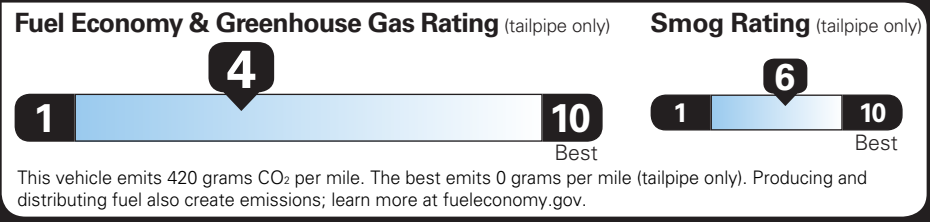

EPA DOT Fuel Economy and Environment

Gasoline Vehicle

Fuel Economy COLORADO 2WD

21 MPG Standard pickup trucks range from 12 to 87 MPG. The best vehicle rates 146 MPGe.

19 city **24** highway

4.8 gallons per 100 miles

You spend $3,250 more in fuel costs over 5 years compared to the average new vehicle.

G D B

Annual fuel cost $2,350