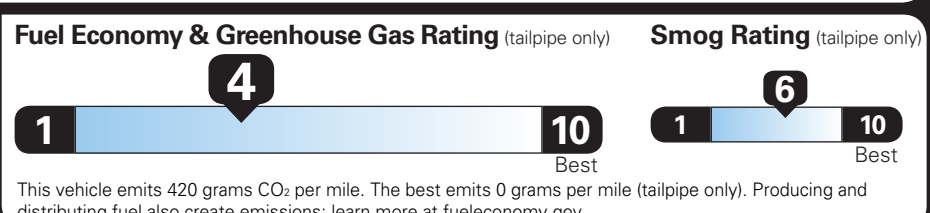

INTERIOR

- JET BLACK CLOTH SEATS
- DRIVER 6-WAY MANUAL SEAT ADJUSTER
- FRONT PASSENGER 4-WAY MANUAL SEAT ADJUST
- POWER FRONT WINDOWS, DRIVER EXPRESS DOWN
- POWER WINDOW WITH FRONT PASS EXPRESS DOWN
- CENTER CONSOLE 12-VOLT

1. POWER OUTLET
2. SEAT, REAR 60/40 SPLIT-FOLD W/ BENCH STORAGE

EXTERIOR

- REAR BUMPER CORNERSTEP
- HALOGEN HEADLAMPS

SAFETY & SECURITY

- CHEVY SAFETY ASSIST:
  - *INTELLIBEAM
  - *FOLLOWING DISTANCE INDICATOR
  - *FORWARD COLLISION ALERT
  - *LANE KEEP ASSIST WITH LANE DEPARTURE WARNING
  - *AUTOMATIC EMERGENCY BRAKING
  - *FRONT PEDESTRIAN AND BICYCLIST BRAKING
- REAR SEAT REMINDER

MANUFACTURER'S SUGGESTED RETAIL PRICE

STANDARD VEHICLE PRICE $32,400.00

OPTIONS & PRICING

OPTIONS INSTALLED BY THE MANUFACTURER (MAY REPLACE STANDARD EQUIPMENT SHOWN)

- WT CUSTOM PACKAGE 1,145.00
- BLACK NAMEPLATE BADGE (DEALER INSTALLED)
- TIRES, ALL-SEASON, BLACKWALL
- WHEELS, 18" DARK ARGENT METALLIC CAST ALUMINUM
- RADIANT RED TINTCOAT 495.00

TOTAL OPTIONS	$1,640.00
TOTAL VEHICLE & OPTIONS	$34,040.00
DESTINATION CHARGE	2,095.00

TOTAL VEHICLE PRICE* $36,135.00

EPA DOT Fuel Economy and Environment

Gasoline Vehicle

COLORADO 2WD

Fuel Economy

21 MPG combined city/hwy

19 MPG city

24 MPG highway

4.8 gallons per 100 miles

You spend $3,250 more in fuel costs over 5 years compared to the average new vehicle.

Standard pickup trucks range from 12 to 87 MPG. The best vehicle rates 146 MPGe.

Annual fuel cost $2,350

Actual results will vary for many reasons, including driving conditions and how you drive and maintain your vehicle. The average new vehicle gets 29 MPG and costs $8,500 to fuel over 5 years. Cost estimates are based on 15,000 miles per year at $3.30 per gallon. MPGe is miles per gasoline gallon equivalent. Vehicle emissions are a significant cause of climate change and smog.

fuelconomy.gov
Calculate personalized estimates and compare vehicles

GOVERNMENT 5-STAR SAFETY RATINGS

Overall Vehicle Score ★★★★★
Based on the combined ratings of frontal, side and rollover. Should ONLY be compared to other vehicles of similar size and weight.

Frontal Crash	Driver Passenger	★★★★★
Based on the risk of injury in a frontal impact. Should ONLY be compared to other vehicles of similar size and weight.		
Side Crash	Front seat Rear seat	★★★★★
Based on the risk of injury in a side impact.		
Rollover		★★★
Based on the risk of rollover in a single-vehicle crash.		

Star ratings range from 1 to 5 stars (★★★★★) with 5 being the highest.
Source: National Highway Traffic Safety Administration (NHTSA)
www.safercar.gov or 1-888-327-4236

PARTS CONTENT INFORMATION

FOR VEHICLES IN THIS CARLINE:
U.S./CANADIAN PARTS CONTENT: 44%
MAJOR SOURCES OF FOREIGN PARTS CONTENT: MEXICO 28%

NOTE: PARTS CONTENT DOES NOT INCLUDE FINAL ASSEMBLY, DISTRIBUTION, OR OTHER NON-PARTS COSTS.

FOR THIS VEHICLE:
FINAL ASSEMBLY POINT: WENTZVILLE, MO U.S.A.
COUNTRY OF ORIGIN: ENGINE: UNITED STATES TRANSMISSION: UNITED STATES

This label has been applied pursuant to Federal law - Do not remove prior to delivery to the ultimate purchaser. *Includes Manufacturer's Recommended Pre-Delivery Service. Does not include dealer installed options and accessories not listed above, local taxes or license fees.

© 2009 General Motors LLC
GMLBL_PROD_0044 - 11/01/2025

ORDER NO GBRV5S SALES CODE E
SALES MODEL CODE 14C43
DEALER NO 26399
FINAL ASSEMBLY:
WENTZVILLE, MO U.S.A.

VIN 1GCPSBEK2T1275804 REISSUE
DEALER TO WHOM DELIVERED
MIAMI LAKES CHEVROLET
16600 NW 57TH AVE
MIAMI LAKES, FL 33014-6123

OnStar Better drives start with OnStar®
Activate today

Learn more at onstar.com, or scan the QR code
onstar.com/privacy