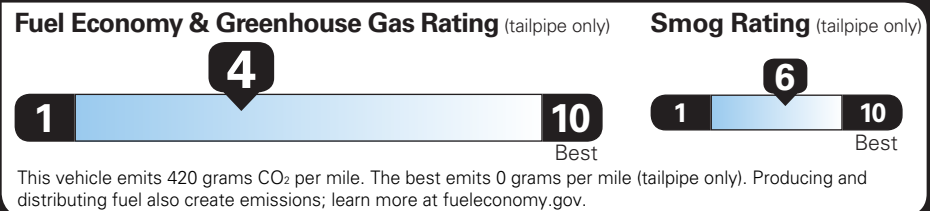

- SEAT, REAR 60/40 SPLIT-FOLD W/ BENCH STORAGE

EXTERIOR

- REAR BUMPER CORNERSTEP
- HALOGEN HEADLAMPS

SAFETY & SECURITY

- CHEVY SAFETY ASSIST:
  - *INTELLIBEAM
  - *FOLLOWING DISTANCE INDICATOR
  - *FORWARD COLLISION ALERT
  - *LANE KEEP ASSIST WITH LANE DEPARTURE WARNING
  - *AUTOMATIC EMERGENCY BRAKING
  - *FRONT PEDESTRIAN AND BICYCLIST BRAKING
- REAR SEAT REMINDER

MANUFACTURER'S SUGGESTED RETAIL PRICE

STANDARD VEHICLE PRICE $32,400.00

OPTIONS & PRICING

OPTIONS INSTALLED BY THE MANUFACTURER (MAY REPLACE STANDARD EQUIPMENT SHOWN)

JET BLACK EVOTEX	1,250.00
WT CUSTOM PACKAGE	1,145.00
• BLACK NAMEPLATE BADGE (DEALER INSTALLED)	
• TIRES, ALL-SEASON, BLACKWALL	
• WHEELS, 18" DARK ARGENT METALLIC CAST ALUMINUM	
3 YEARS SIRIUSXM	299.00
SEE SIRIUSXM.COM/TERMS	
ALL-WEATHER FLOOR LINER (DEALER INSTALLED)	265.00
TOTAL OPTIONS	$2,959.00
TOTAL VEHICLE & OPTIONS	$35,359.00
DESTINATION CHARGE	2,095.00

TOTAL VEHICLE PRICE* $37,454.00

EPA DOT Fuel Economy and Environment

Gasoline Vehicle

Fuel Economy COLORADO 2WD

21 MPG Standard pickup trucks range from 12 to 87 MPG. The best vehicle rates 146 MPGe.

19 city **24** highway

4.8 gallons per 100 miles

You spend $3,250 more in fuel costs over 5 years compared to the average new vehicle.

Annual fuel cost $2,350

Actual results will vary for many reasons, including driving conditions and how you drive and maintain your vehicle. The average new vehicle gets 29 MPG and costs $8,500 to fuel over 5 years. Cost estimates are based on 15,000 miles per year at $3.30 per gallon. MPGe is miles per gasoline gallon equivalent. Vehicle emissions are a significant cause of climate change and smog.

fuel economy.gov
Calculate personalized estimates and compare vehicles

GOVERNMENT 5-STAR SAFETY RATINGS

Overall Vehicle Score ★★★★★
Based on the combined ratings of frontal, side and rollover. Should ONLY be compared to other vehicles of similar size and weight.

Frontal Crash Driver Passenger ★★★★★
Based on the risk of injury in a frontal impact. Should ONLY be compared to other vehicles of similar size and weight.

Side Crash Front seat Rear seat ★★★★★
Based on the risk of injury in a side impact.

Rollover ★★★★★
Based on the risk of rollover in a single-vehicle crash.

Star ratings range from 1 to 5 stars (★★★★★) with 5 being the highest. Source: National Highway Traffic Safety Administration (NHTSA) www.safercar.gov or 1-888-327-4236

PARTS CONTENT INFORMATION

FOR VEHICLES IN THIS CARLINE:
U.S./CANADIAN PARTS CONTENT: 44%
MAJOR SOURCES OF FOREIGN PARTS CONTENT: MEXICO 28%

NOTE: PARTS CONTENT DOES NOT INCLUDE FINAL ASSEMBLY, DISTRIBUTION, OR OTHER NON-PARTS COSTS.

FOR THIS VEHICLE:
FINAL ASSEMBLY POINT: WENTZVILLE, MO U.S.A.
COUNTRY OF ORIGIN: ENGINE: UNITED STATES TRANSMISSION: UNITED STATES

This label has been applied pursuant to Federal law - Do not remove prior to delivery to the ultimate purchaser. *Includes Manufacturer's Recommended Pre-Delivery Service. Does not include dealer installed options and accessories not listed above, local taxes or license fees.

© 2009 General Motors LLC GMLBL_PROD_0044 - 11/01/2025

OnStar Better drives start with OnStar®
Activate today
Learn more at onstar.com, or scan the QR code
onstar.com/privacy

WARNING Cancer and Reproductive Harm
www.P65Warnings.ca.gov/passenger-vehicle
SEE OWNER'S MANUAL

ORDER NO FZQH8G SALES CODE E
SALES MODEL CODE 14C43
DEALER NO 20162
FINAL ASSEMBLY: WENTZVILLE, MO U.S.A.

VIN 1GCPSEK2T1253415 REISSUE
DEALER TO WHOM DELIVERED
MOUNTAIN VIEW CHEVROLET, INC.
PO BOX 758
UPLAND, CA 91785-0758