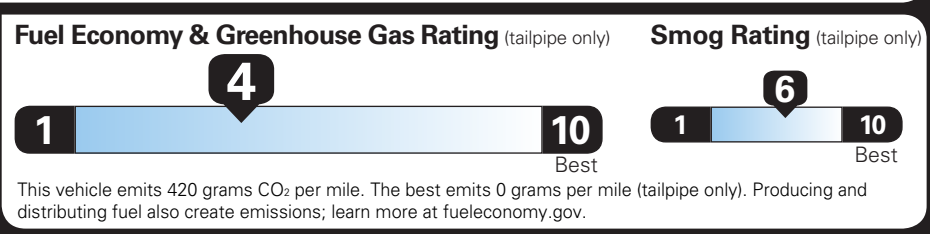

TOTAL VEHICLE PRICE* \$34,760.00

EPA DOT Fuel Economy and Environment

Gasoline Vehicle

Fuel Economy COLORADO 2WD

21 MPG combined city/hwy
19 MPG city
24 MPG highway

4.8 gallons per 100 miles

You spend \$3,250 more in fuel costs over 5 years compared to the average new vehicle.

Standard pickup trucks range from 12 to 87 MPG. The best vehicle rates 146 MPGe.

Annual fuel cost \$2,350

Actual results will vary for many reasons, including driving conditions and how you drive and maintain your vehicle. The average new vehicle gets 29 MPG and costs \$8,500 to fuel over 5 years. Cost estimates are based on 15,000 miles per year at \$3.30 per gallon. MPGe is miles per gasoline gallon equivalent. Vehicle emissions are a significant cause of climate change and smog.