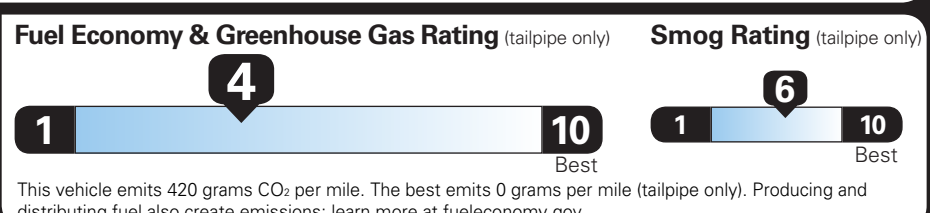

INTERIOR

- DRIVER 6-WAY MANUAL SEAT ADJUSTER
- FRONT PASSENGER 4-WAY MANUAL SEAT ADJUST
- POWER FRONT WINDOWS, DRIVER EXPRESS DOWN
- POWER WINDOW WITH FRONT PASS EXPRESS DOWN
- CENTER CONSOLE 12-VOLT POWER OUTLET

- SEAT, REAR 60/40 SPLIT-FOLD W/ BENCH STORAGE

EXTERIOR

- REAR BUMPER CORNERSTEP
- HALOGEN HEADLAMPS

SAFETY & SECURITY

- CHEVY SAFETY ASSIST:
  - *INTELLIBEAM
  - *FOLLOWING DISTANCE INDICATOR
  - *FORWARD COLLISION ALERT
  - *LANE KEEP ASSIST WITH LANE DEPARTURE WARNING
  - *AUTOMATIC EMERGENCY BRAKING
  - *FRONT PEDESTRIAN AND BICYCLIST BRAKING
- REAR SEAT REMINDER

MANUFACTURER'S SUGGESTED RETAIL PRICE

STANDARD VEHICLE PRICE $32,400.00

OPTIONS & PRICING

OPTIONS INSTALLED BY THE MANUFACTURER (MAY REPLACE STANDARD EQUIPMENT SHOWN)

- JET BLACK EVOTEX 1,250.00
- WT CUSTOM PACKAGE 1,145.00
- BLACK NAMEPLATE BADGE (DEALER INSTALLED)
- TIRES, ALL-SEASON, BLACKWALL
- WHEELS, 18" DARK ARGENT METALLIC CAST ALUMINUM

TOTAL OPTIONS	$2,395.00
TOTAL VEHICLE & OPTIONS	$34,795.00
DESTINATION CHARGE	2,095.00

TOTAL VEHICLE PRICE* $36,890.00

EPA DOT Fuel Economy and Environment

Gasoline Vehicle

Fuel Economy COLORADO 2WD

21 MPG combined city/hwy
19 MPG city
24 MPG highway

4.8 gallons per 100 miles

You spend **$3,250** more in fuel costs over 5 years compared to the average new vehicle.

Annual fuel cost $2,350

Actual results will vary for many reasons, including driving conditions and how you drive and maintain your vehicle. The average new vehicle gets 29 MPG and costs $8,500 to fuel over 5 years. Cost estimates are based on 15,000 miles per year at $3.30 per gallon. MPGe is miles per gasoline gallon equivalent. Vehicle emissions are a significant cause of climate change and smog.

fuelconomy.gov
Calculate personalized estimates and compare vehicles

GOVERNMENT 5-STAR SAFETY RATINGS

Overall Vehicle Score ★★★★★
Based on the combined ratings of frontal, side and rollover. Should ONLY be compared to other vehicles of similar size and weight.

Frontal Crash ★★★★★
Based on the risk of injury in a frontal impact. Should ONLY be compared to other vehicles of similar size and weight.

Side Crash ★★★★★
Based on the risk of injury in a side impact.

Rollover ★★★★★
Based on the risk of rollover in a single-vehicle crash.

Star ratings range from 1 to 5 stars (★★★★★) with 5 being the highest. Source: National Highway Traffic Safety Administration (NHTSA) www.safercar.gov or 1-888-327-4236

PARTS CONTENT INFORMATION

FOR VEHICLES IN THIS CARLINE:
U.S./CANADIAN PARTS CONTENT: 44%
MAJOR SOURCES OF FOREIGN PARTS CONTENT: MEXICO 28%

NOTE: PARTS CONTENT DOES NOT INCLUDE FINAL ASSEMBLY, DISTRIBUTION, OR OTHER NON-PARTS COSTS.

FOR THIS VEHICLE:
FINAL ASSEMBLY POINT: WENTZVILLE, MO U.S.A.
COUNTRY OF ORIGIN: ENGINE: UNITED STATES TRANSMISSION: UNITED STATES

This label has been applied pursuant to Federal law - Do not remove prior to delivery to the ultimate purchaser. *Includes Manufacturer's Recommended Pre-Delivery Service. Does not include dealer installed options and accessories not listed above, local taxes or license fees.

© 2009 General Motors LLC GMLBL_PROD_0044 - 11/01/2025

ORDER NO FWMHD3 SALES CODE E
SALES MODEL CODE 14C43
DEALER NO 07211
FINAL ASSEMBLY:
WENTZVILLE, MO U.S.A.

VIN 1GCPSEBK0T1223586 REISSUE
DEALER TO WHOM DELIVERED
WILLS POINT CHEVROLET
660 HOUSTON ST
WILLS POINT, TX 75169-2716

OnStar Better drives start with OnStar®
Activate today
Learn more at onstar.com, or scan the QR code
onstar.com/privacy