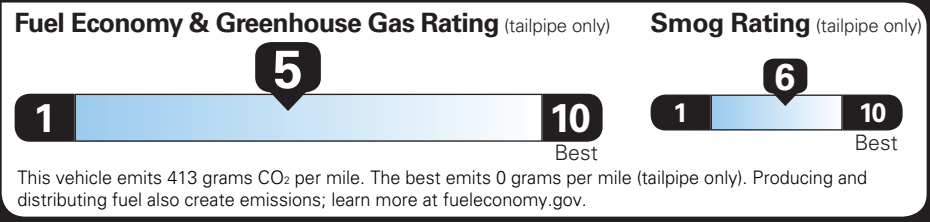

EPA DOT Fuel Economy and Environment

Gasoline Vehicle

Fuel Economy COLORADO 2WD

22 MPG combined city/hwy

19 MPG city

25 MPG highway

4.5 gallons per 100 miles

You spend $1,500 more in fuel costs over 5 years compared to the average new vehicle.

Small pickup trucks range from 17 to 26 MPG. The best vehicle rates 142 MPGe.

Annual fuel cost $1,600