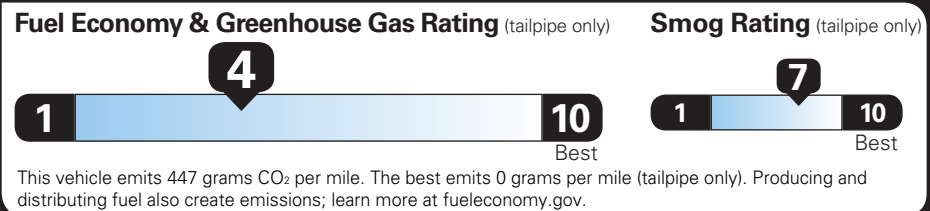

OPTIONS & PRICING

OPTIONS INSTALLED BY THE MANUFACTURER (MAY REPLACE STANDARD EQUIPMENT SHOWN)

FLEET PROCESS OPTION	INC.
REAR AXLE 3.42 RATIO	INC.

TOTAL OPTIONS	\$0.00
TOTAL VEHICLE & OPTIONS	\$35,200.00
DESTINATION CHARGE	1,595.00

TOTAL VEHICLE PRICE* \$36,795.00

EPA DOT Fuel Economy and Environment

Gasoline Vehicle

Fuel Economy COLORADO 4WD

20 MPG combined city/hwy

18 MPG city

22 MPG highway

5.0 gallons per 100 miles

You spend \$3,750 more in fuel costs over 5 years compared to the average new vehicle.

Small pickup trucks range from 16 to 37 MPG. The best vehicle rates 140 MPGe.

Annual fuel cost \$2,700

Actual results will vary for many reasons, including driving conditions and how you drive and maintain your vehicle. The average new vehicle gets 28 MPG and costs \$9,750 to fuel over 5 years. Cost estimates are based on 15,000 miles per year at \$3.60 per gallon. MPGe is miles per gasoline gallon equivalent. Vehicle emissions are a significant cause of climate change and smog.