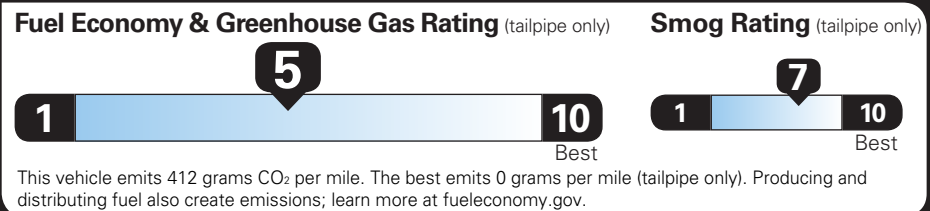

EPA DOT Fuel Economy and Environment

Gasoline Vehicle

Fuel Economy COLORADO 2WD

22 MPG Small pickup trucks range from 16 to 37 MPG. The best vehicle rates 140 MPGe.

20 city 24 highway

4.5 gallons per 100 miles

You spend $2,500 more in fuel costs over 5 years compared to the average new vehicle.

Annual fuel cost $2,450