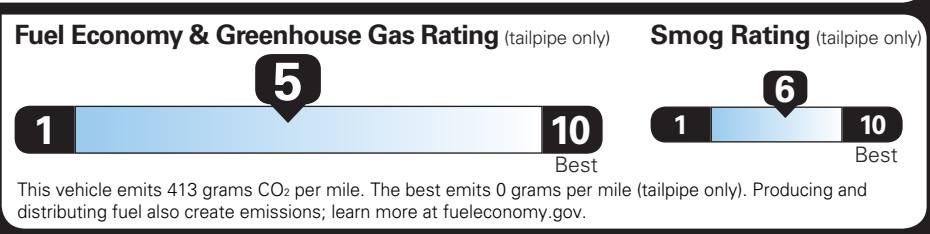

EPA DOT Fuel Economy and Environment

Gasoline Vehicle

Fuel Economy COLORADO 2WD

22 MPG combined city/hwy
19 MPG city
25 MPG highway

4.5 gallons per 100 miles

You spend $1,500 more in fuel costs over 5 years compared to the average new vehicle.

Small pickup trucks range from 17 to 26 MPG. The best vehicle rates 142 MPGe.

Annual fuel cost $1,600