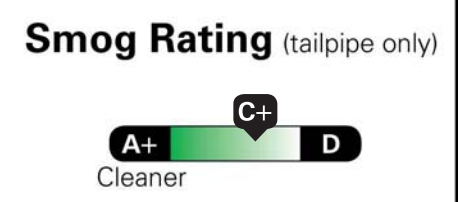

Vehicle emissions are a primary contributor to climate change and smog. Ratings are determined by the California Air Resources Board based on this vehicle's measured emissions.