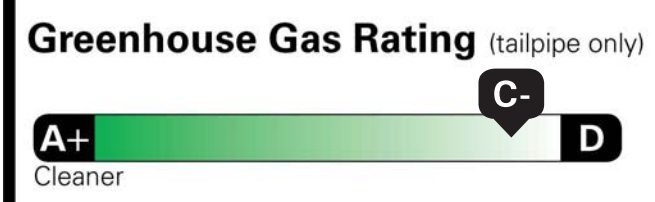

Vehicle emissions are a primary contributor to climate change and smog. Ratings are determined by the California Air Resources Board based on this vehicle's measured emissions.