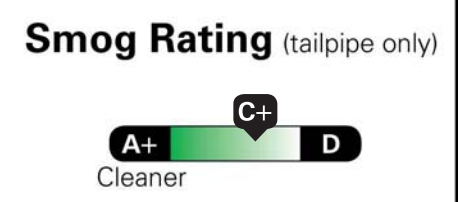

Vehicle emissions are a primary contributor to climate change and smog. Ratings are determined by the California Air Resources Board based on this vehicle's measured emissions.

This label has been applied pursuant to Federal law - Do not remove prior to delivery to the ultimate purchaser. *Includes Manufacturer's Recommended Pre-Delivery Service. Does not include dealer installed options and accessories not listed above, local taxes or license fees.

© 2009 General Motors LLC
GMLBL_PROD_0044 - 11/01/2025

OnStar
Better drives start with OnStar®
Activate today
Learn more at onstar.com, or scan the QR code
onstar.com/privacy

WARNING
Cancer and Reproductive Harm
www.P65Warnings.ca.gov/
passenger-vehicle
SEE OWNER'S MANUAL

ORDER NO FTNFTB SALES CODE E
SALES MODEL CODE CK30943
DEALER NO 06259
FINAL ASSEMBLY:
FLINT, MI U.S.A.
VIN 1G4KUEY1TF236837 REISSUE
DEALER TO WHOM DELIVERED
HEDRICK'S CHEVROLET
961 W SHAW AVE
CLOVIS, CA 93612-3203