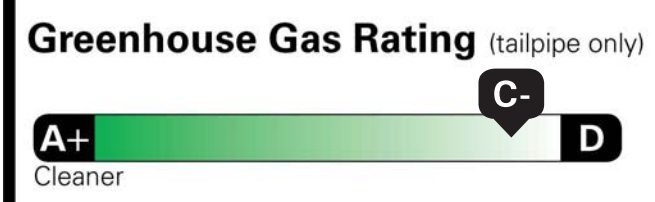

Vehicle emissions are a primary contributor to climate change and smog. Ratings are determined by the California Air Resources Board based on this vehicle's measured emissions.

This label has been applied pursuant to Federal law - Do not remove prior to delivery to the ultimate purchaser. *Includes Manufacturer's Recommended Pre-Delivery Service. Does not include dealer installed options and accessories not listed above, local taxes or license fees.

© 2009 General Motors LLC
GMLBL_PROD_0044 - 11/01/2025

OnStar
Better drives start with OnStar®
Activate today
Learn more at onstar.com, or scan the QR code
onstar.com/privacy

WARNING
Cancer and Reproductive Harm
www.P65Warnings.ca.gov/
passenger-vehicle
SEE OWNER'S MANUAL

ORDER NO FTNFTB SALES CODE E
SALES MODEL CODE CK30943
DEALER NO 06259
FINAL ASSEMBLY:
FLINT, MI U.S.A.
VIN 1G4KUEY1TF236837 REISSUE
DEALER TO WHOM DELIVERED
HEDRICK'S CHEVROLET
961 W SHAW AVE
CLOVIS, CA 93612-3203