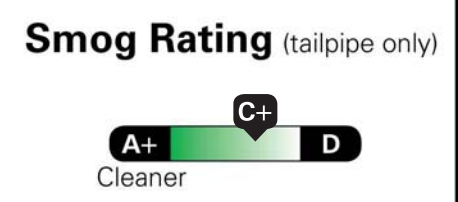

Vehicle emissions are a primary contributor to climate change and smog. Ratings are determined by the California Air Resources Board based on this vehicle's measured emissions.

This label has been applied pursuant to Federal law - Do not remove prior to delivery to the ultimate purchaser. *Includes Manufacturer's Recommended Pre-Delivery Service. Does not include dealer installed options and accessories not listed above, local taxes or license fees.

© 2009 General Motors LLC
GMLBL_PROD_0044 - 11/01/2025

Better drives start with OnStar®
Activate today

Learn more at onstar.com, or scan the QR code
onstar.com/privacy

ORDER NO FZHM6X SALES CODE E
SALES MODEL CODE CK30943
DEALER NO 06257
FINAL ASSEMBLY:
FLINT, MI U.S.A.

VIN 1G4KSEY3TF288832 REISSUE
DEALER TO WHOM DELIVERED
CHAMPION CHEVROLET
800 KIETZKE
RENO, NV 89502-2095