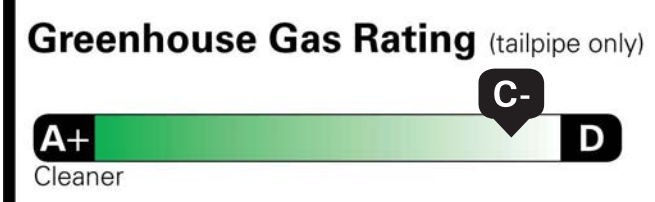

Vehicle emissions are a primary contributor to climate change and smog. Ratings are determined by the California Air Resources Board based on this vehicle's measured emissions.

This label has been applied pursuant to Federal law - Do not remove prior to delivery to the ultimate purchaser. *Includes Manufacturer's Recommended Pre-Delivery Service. Does not include dealer installed options and accessories not listed above, local taxes or license fees.

© 2009 General Motors LLC
GMLBL_PROD_0044 - 11/01/2025

Better drives start with OnStar®
Activate today

Learn more at onstar.com, or scan the QR code
onstar.com/privacy

ORDER NO FZHM6X SALES CODE E
SALES MODEL CODE CK30943
DEALER NO 06257
FINAL ASSEMBLY:
FLINT, MI U.S.A.

VIN 1G4KSEY3TF288832 REISSUE
DEALER TO WHOM DELIVERED
CHAMPION CHEVROLET
800 KIETZKE
RENO, NV 89502-2095