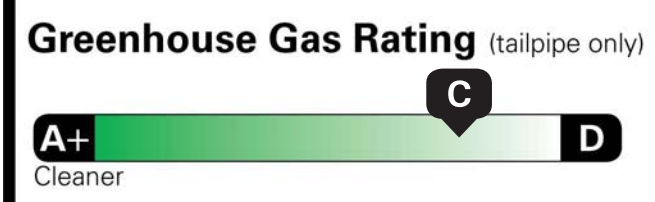

California Air Resources Board Diesel Vehicle

Environmental Performance

These ratings are not directly comparable to the U.S. EPA/DOT light-duty vehicle label ratings. For information on how to compare, please see www.arb.ca.gov/ep_label.

Protect the environment. Choose vehicles with **higher ratings**:

Vehicle emissions are a primary contributor to climate change and smog. Ratings are determined by the California Air Resources Board based on this vehicle's measured emissions.

This label has been applied pursuant to Federal law - Do not remove prior to delivery to the ultimate purchaser. *Includes Manufacturer's Recommended Pre-Delivery Service. Does not include dealer installed options and accessories not listed above, local taxes or license fees.

© 2009 General Motors LLC
GMLBL_PROD_0044 - 11/01/2025