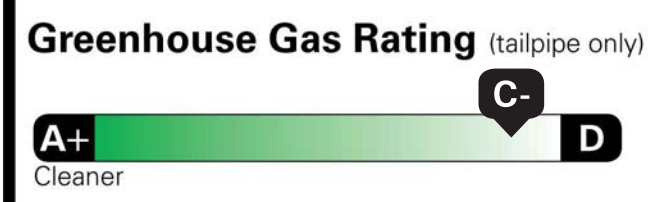

Environmental Performance

These ratings are not directly comparable to the U.S. EPA/DOT light-duty vehicle label ratings. For information on how to compare, please see www.arb.ca.gov/ep_label.

Protect the environment. Choose vehicles with **higher ratings**: