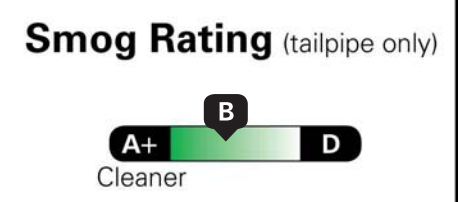

Environmental Performance

These ratings are not directly comparable to the U.S. EPA/DOT light-duty vehicle label ratings. For information on how to compare, please see www.arb.ca.gov/ep_label.

Protect the environment. Choose vehicles with **higher ratings**: