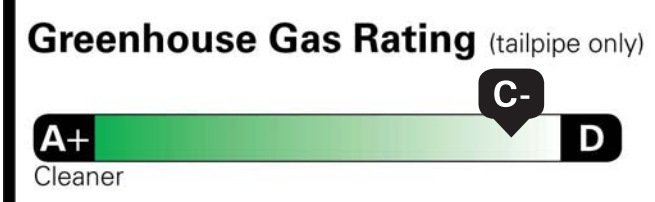

Vehicle emissions are a primary contributor to climate change and smog. Ratings are determined by the California Air Resources Board based on this vehicle's measured emissions.

This label has been applied pursuant to Federal law – Do not remove prior to delivery to the ultimate purchaser. *Includes Manufacturer's Recommended Pre-Delivery Service. Does not include dealer installed options and accessories not listed above, local taxes or license fees.

© 2009 General Motors LLC
GMLBL_PROD_0044 – 11/01/2025

ORDER NO GDBGG1 SALES CODE E
SALES MODEL CODE CK20743
DEALER NO 44529
FINAL ASSEMBLY:
FLINT, MI U.S.A.

VIN 1GC4KPE73TF340299 REISSUE

DEALER TO WHOM DELIVERED
SERRA CHEVROLET STERLING HEIGHTS
40445 VAN DYKE
STERLING HEIGHTS, MI 48313-3736

Better drives start with OnStar®
Activate today

Learn more at onstar.com, or scan the QR code
onstar.com/privacy