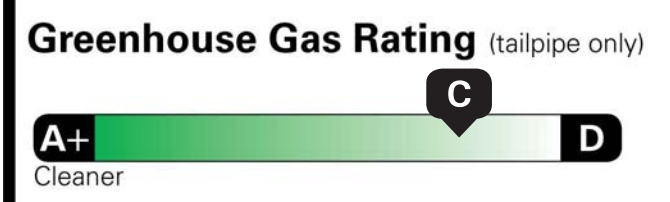

Vehicle emissions are a primary contributor to climate change and smog. Ratings are determined by the California Air Resources Board based on this vehicle's measured emissions.

GOVERNMENT 5-STAR SAFETY RATINGS

This vehicle has not been rated by the government for overall vehicle score, frontal crash, side crash or rollover risk.

Source: National Highway Traffic Safety Administration (NHTSA)
www.safercar.gov or 1-888-327-4236

Equipped with the safety and security of OnStar®

Visit onstar.com for details.
onstar.com/privacy

This label has been applied pursuant to Federal law – Do not remove prior to delivery to the ultimate purchaser. *Includes Manufacturer's Recommended Pre-Delivery Service. Does not include dealer installed options and accessories not listed above, local taxes or license fees.

© 2009 General Motors LLC
GMLBL_PROD_0041 – 08/19/2022

ORDER NO BRGS7R SALES CODE R
SALES MODEL CODE CK20753
DEALER NO 07566
FINAL ASSEMBLY:
FLINT, MI U.S.A.

VIN 1GC2YLE73PF210155 REISSUE

DEALER TO WHOM DELIVERED
CLASSIC CHEVROLET, INC.
PO BOX 1717
GRAPEVINE, TX 76099-1717