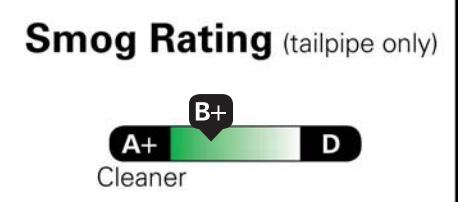

Vehicle emissions are a primary contributor to climate change and smog. Ratings are determined by the California Air Resources Board based on this vehicle's measured emissions.

GOVERNMENT 5-STAR SAFETY RATINGS

This vehicle has not been rated by the government for overall vehicle score, frontal crash, side crash or rollover risk.

Source: National Highway Traffic Safety Administration (NHTSA)
www.safercar.gov or 1-888-327-4236

Equipped with the safety and security of OnStar®

Visit onstar.com for details.
onstar.com/privacy

This label has been applied pursuant to Federal law – Do not remove prior to delivery to the ultimate purchaser. *Includes Manufacturer's Recommended Pre-Delivery Service. Does not include dealer installed options and accessories not listed above, local taxes or license fees.

© 2009 General Motors LLC
GMLBL_PROD_0041 – 08/19/2022

ORDER NO BRGS7R SALES CODE R
SALES MODEL CODE CK20753
DEALER NO 07566
FINAL ASSEMBLY:
FLINT, MI U.S.A.

VIN 1GC2YLE73PF210155 REISSUE

DEALER TO WHOM DELIVERED
CLASSIC CHEVROLET, INC.
PO BOX 1717
GRAPEVINE, TX 76099-1717