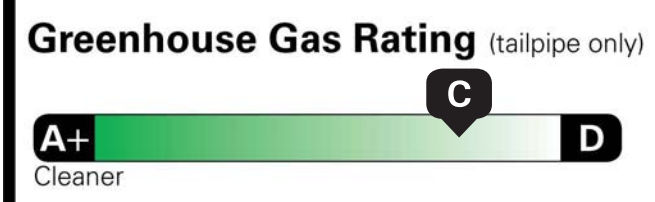

Vehicle emissions are a primary contributor to climate change and smog. Ratings are determined by the California Air Resources Board based on this vehicle's measured emissions.

GOVERNMENT 5-STAR SAFETY RATINGS

This vehicle has not been rated by the government for overall vehicle score, frontal crash, side crash or rollover risk.

Source: National Highway Traffic Safety Administration (NHTSA)
www.safercar.gov or 1-888-327-4236

Equipped with the safety and security of OnStar®

Visit onstar.com for details.

onstar.com/privacy

This label has been applied pursuant to Federal law - Do not remove prior to delivery to the ultimate purchaser. *Includes Manufacturer's Recommended Pre-Delivery Service. Does not include dealer installed options and accessories not listed above, local taxes or license fees.

© 2009 General Motors LLC
GMLBL_PROD_0040 - 04/26/2020

ORDER NO ZXGH4K SALES CODE R
SALES MODEL CODE CK20753
DEALER NO 07566
FINAL ASSEMBLY:
FLINT, MI U.S.A.

VIN 1GC2YLE71NF229560 REISSUE

DEALER TO WHOM DELIVERED
CLASSIC CHEVROLET, INC.
PO BOX 1717
GRAPEVINE, TX 76099-1717