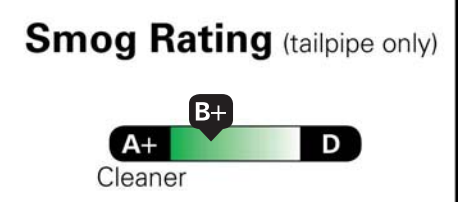

Vehicle emissions are a primary contributor to climate change and smog. Ratings are determined by the California Air Resources Board based on this vehicle's measured emissions.

GOVERNMENT 5-STAR SAFETY RATINGS

This vehicle has not been rated by the government for overall vehicle score, frontal crash, side crash or rollover risk.

Source: National Highway Traffic Safety Administration (NHTSA)
www.safercar.gov or 1-888-327-4236

Equipped with the safety and security of OnStar®

Visit onstar.com for details.

onstar.com/privacy

This label has been applied pursuant to Federal law - Do not remove prior to delivery to the ultimate purchaser. *Includes Manufacturer's Recommended Pre-Delivery Service. Does not include dealer installed options and accessories not listed above, local taxes or license fees.

© 2009 General Motors LLC
GMLBL_PROD_0040 - 04/26/2020

ORDER NO ZXGH4K SALES CODE R
SALES MODEL CODE CK20753
DEALER NO 07566
FINAL ASSEMBLY:
FLINT, MI U.S.A.

VIN 1GC2YLE71NF229560 REISSUE

DEALER TO WHOM DELIVERED
CLASSIC CHEVROLET, INC.
PO BOX 1717
GRAPEVINE, TX 76099-1717