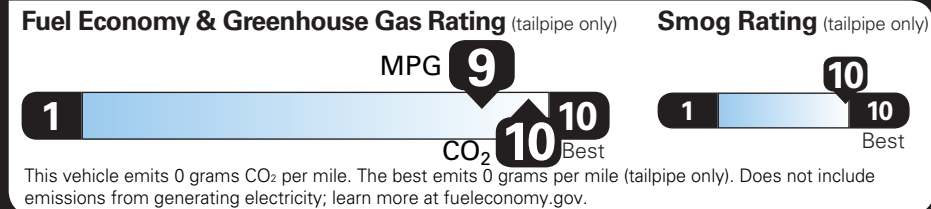

Actual results will vary for many reasons, including driving conditions and how you drive and maintain your vehicle. The average new vehicle gets 29 MPG and costs $8,500 to fuel over 5 years. Cost estimates are based on 15,000 miles per year at $0.17 per kW-hr. MPGe is miles per gasoline gallon equivalent. Vehicle emissions are a significant cause of climate change and smog.

fuel economy.gov

Calculate personalized estimates and compare vehicles

Equipped with the safety and security of OnStar®

Visit onstar.com for details.

onstar.com/privacy

This label has been applied pursuant to Federal law - Do not remove prior to delivery to the ultimate purchaser. *Includes Manufacturer's Recommended Pre-Delivery Service. Does not include dealer installed options and accessories not listed above, local taxes or license fees.

© 2009 General Motors LLC GMLBL_PROD_0043 - 10/23/2023

ORDER NO FGMP4M SALES CODE E
SALES MODEL CODE CT35843
DEALER NO 30657
FINAL ASSEMBLY:
DETROIT, MI U.S.A.

VIN 1GC10ZED7TU401580 REISSUE

DEALER TO WHOM DELIVERED
PRICE CHEVROLET
2035 W OAKLAWN
PLEASANTON, TX 78064-4608