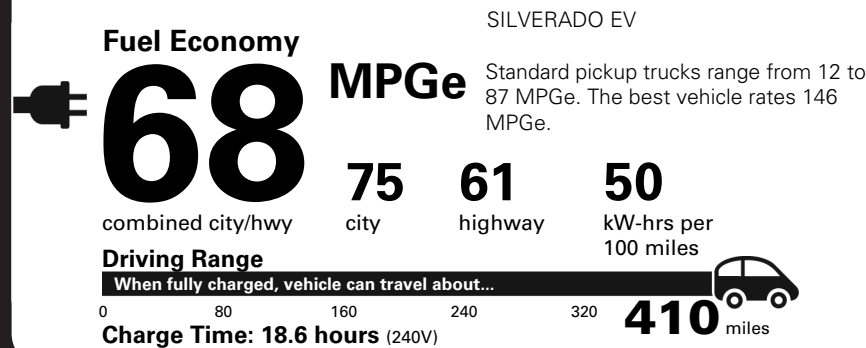

### OPTIONS & PRICING

OPTIONS INSTALLED BY THE MANUFACTURER (MAY REPLACE STANDARD EQUIPMENT SHOWN)

- PLUS PACKAGE: 3,770.00
- \*COMFORT AND CONVENIENCE PACKAGE
- \*MULTI-FLEX TAILGATE
- \*OFFBOARDING POWER
- \*MANUAL TAILGATE FUNCTION WITH EZ LIFT, POWER LOCK AND RELEASE

TOTAL OPTIONS	\$3,770.00
TOTAL VEHICLE & OPTIONS	\$72,870.00
DESTINATION CHARGE	2,095.00

**TOTAL VEHICLE PRICE\* \$74,965.00**

## EPA DOT Fuel Economy and Environment

Electric Vehicle

You save **\$2,250** in fuel costs over 5 years compared to the average new vehicle.