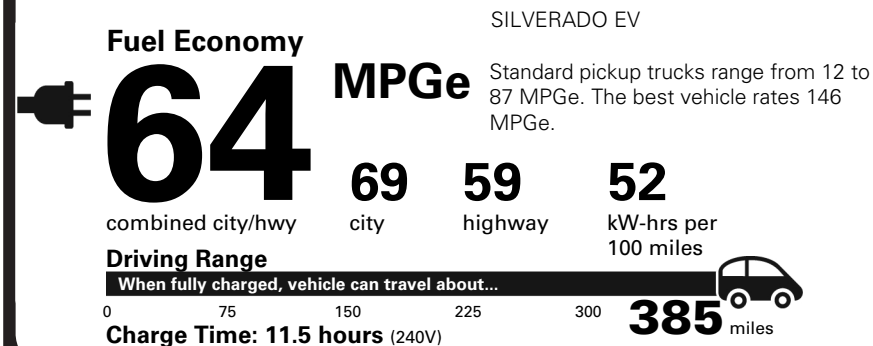

STANDARD VEHICLE PRICE \$69,100.00

OPTIONS & PRICING

OPTIONS INSTALLED BY THE MANUFACTURER (MAY REPLACE STANDARD EQUIPMENT SHOWN)

- PREMIUM PACKAGE: 14,005.00
- SUPER CRUISE PACKAGE
- *MANUAL TAILGATE FUNCTION WITH EZ LIFT, POWER LOCK AND RELEASE
- *14 DIAGONAL HEAD-UP DISPLAY
- *TRAILER INTERGRATION PACKAGE
- *WHEEL 22, ALUMINUM
- *COMFORT AND CONVENIENCE PACKAGE"
- *MID-GATE ACCESS
- *TECH PACKAGE
- *MULTI-FLEX TAILGATE
- *CHARGING MODULE, 19.2 KW HIGH VOLTAGE"
- *CHEVYTEC SPRAY-ON BEDLINER
- *OFFBOARDING POWER, 10.2 KW
- GLASS ROOF, FIXED PANORAMIC 1,500.00

Visit us at www.chevy.com

TOTAL OPTIONS	\$15,505.00
TOTAL VEHICLE & OPTIONS	\$84,605.00
DESTINATION CHARGE	2,095.00
TOTAL BEFORE SAVINGS	\$86,700.00
LT PREMIUM PACKAGE DISCOUNT	-3,505.00

TOTAL VEHICLE PRICE* \$83,195.00

EPA DOT Fuel Economy and Environment

Electric Vehicle

Annual fuel COST \$1,350

Actual results will vary for many reasons, including driving conditions and how you drive and maintain your vehicle. The average new vehicle gets 29 MPG and costs \$8,500 to fuel over 5 years. Cost estimates are based on 15,000 miles per year at \$0.17 per kW-hr. MPGe is miles per gasoline gallon equivalent. Vehicle emissions are a significant cause of climate change and smog.