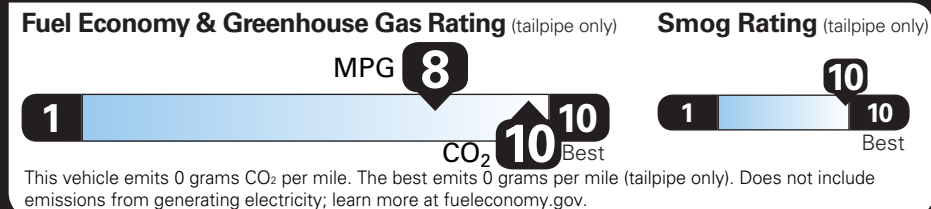

Visit us at www.chevy.com

TOTAL OPTIONS	\$15,505.00
TOTAL VEHICLE & OPTIONS	\$84,605.00
DESTINATION CHARGE	2,095.00
TOTAL BEFORE SAVINGS	\$86,700.00
LT PREMIUM PACKAGE DISCOUNT	-3,505.00

TOTAL VEHICLE PRICE* \$83,195.00

EPA DOT Fuel Economy and Environment

Electric Vehicle

Annual fuel COST \$1,350

Actual results will vary for many reasons, including driving conditions and how you drive and maintain your vehicle. The average new vehicle gets 29 MPG and costs \$8,500 to fuel over 5 years. Cost estimates are based on 15,000 miles per year at \$0.17 per kW-hr. MPGe is miles per gasoline gallon equivalent. Vehicle emissions are a significant cause of climate change and smog.