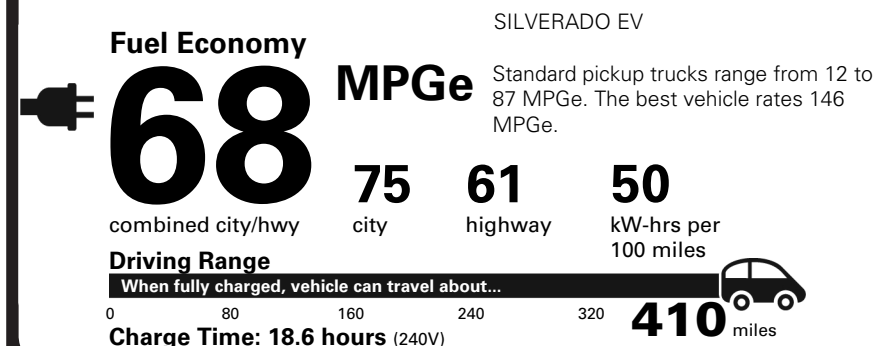

TOTAL VEHICLE & OPTIONS	\$70,720.00
DESTINATION CHARGE	2,095.00

TOTAL VEHICLE PRICE* \$72,815.00

EPA DOT Fuel Economy and Environment

Electric Vehicle

You save \$2,250 in fuel costs over 5 years compared to the average new vehicle.